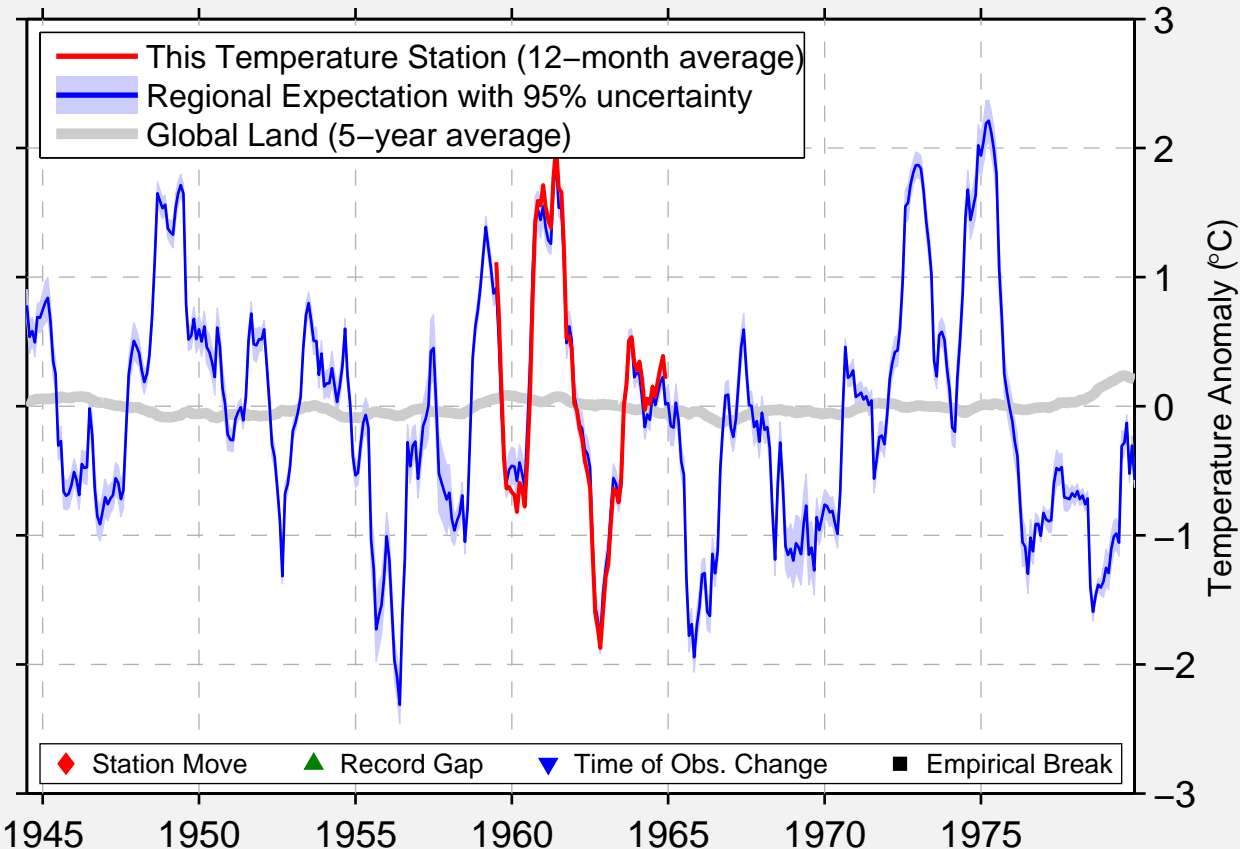

VALLISAARI

60.133 N, 25.000 E (Finland)

Data Quality Controlled and Aligned at Breakpoints

Berkeley Earth