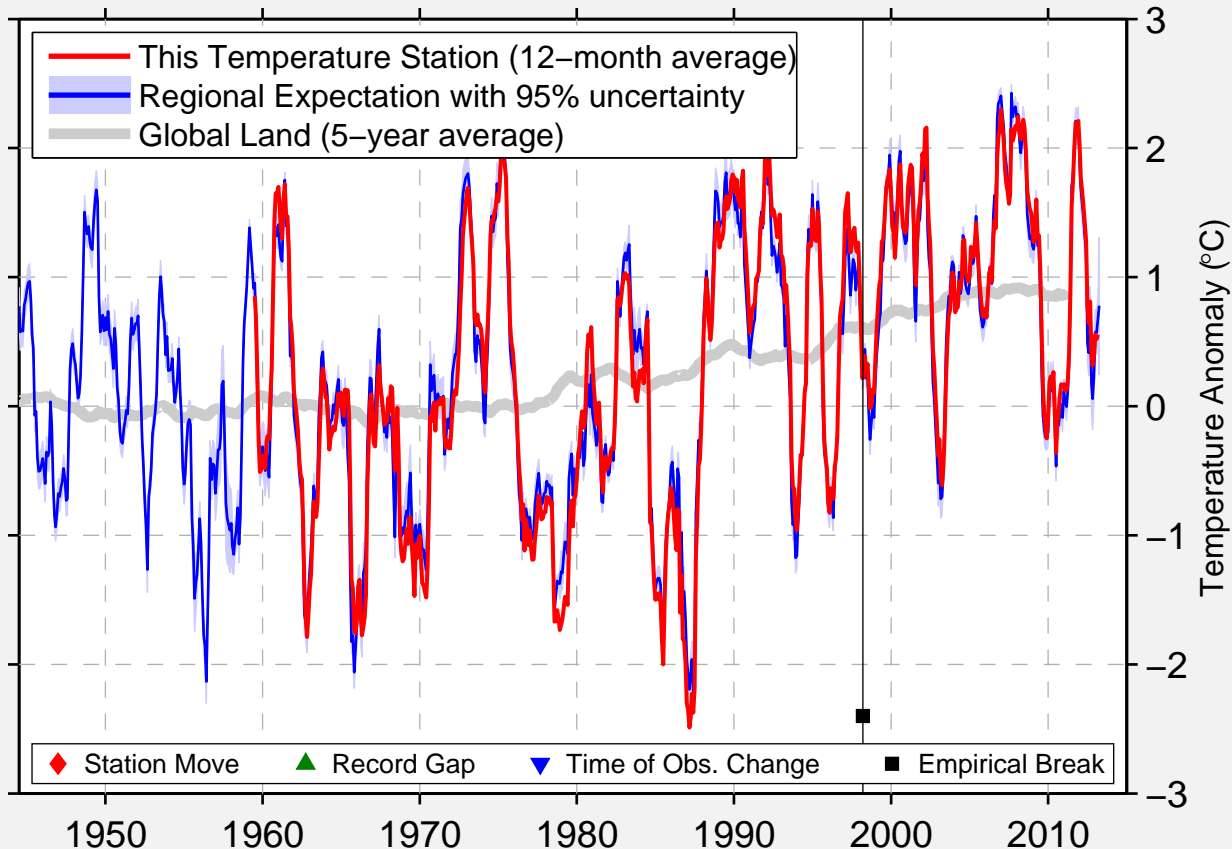

PARAINEN UTO

59.784 N, 21.371 E (Finland)

Data Quality Controlled and Aligned at Breakpoints

Berkeley Earth