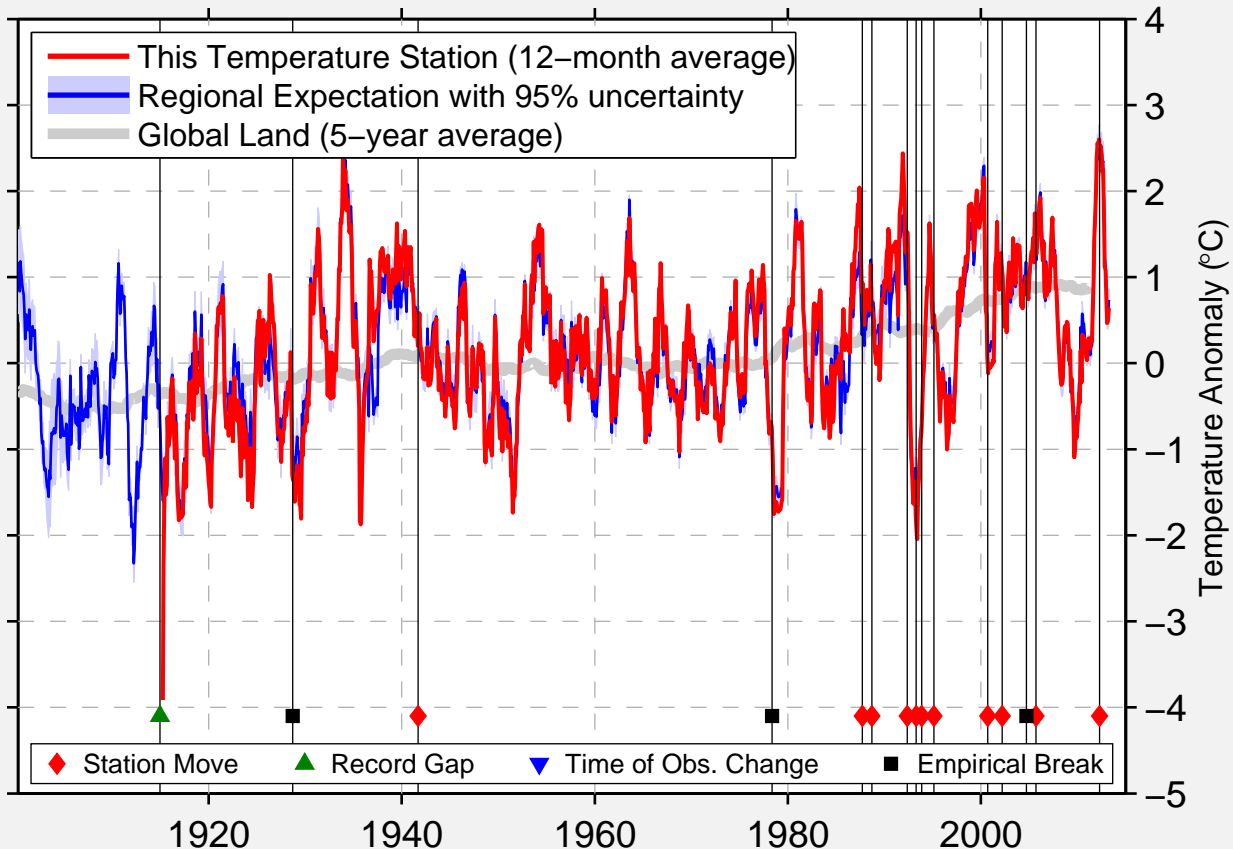

CHADRON MUNICIPAL AP

42.827 N, 103.046 W (United States)

Data Quality Controlled and Aligned at Breakpoints

Berkeley Earth