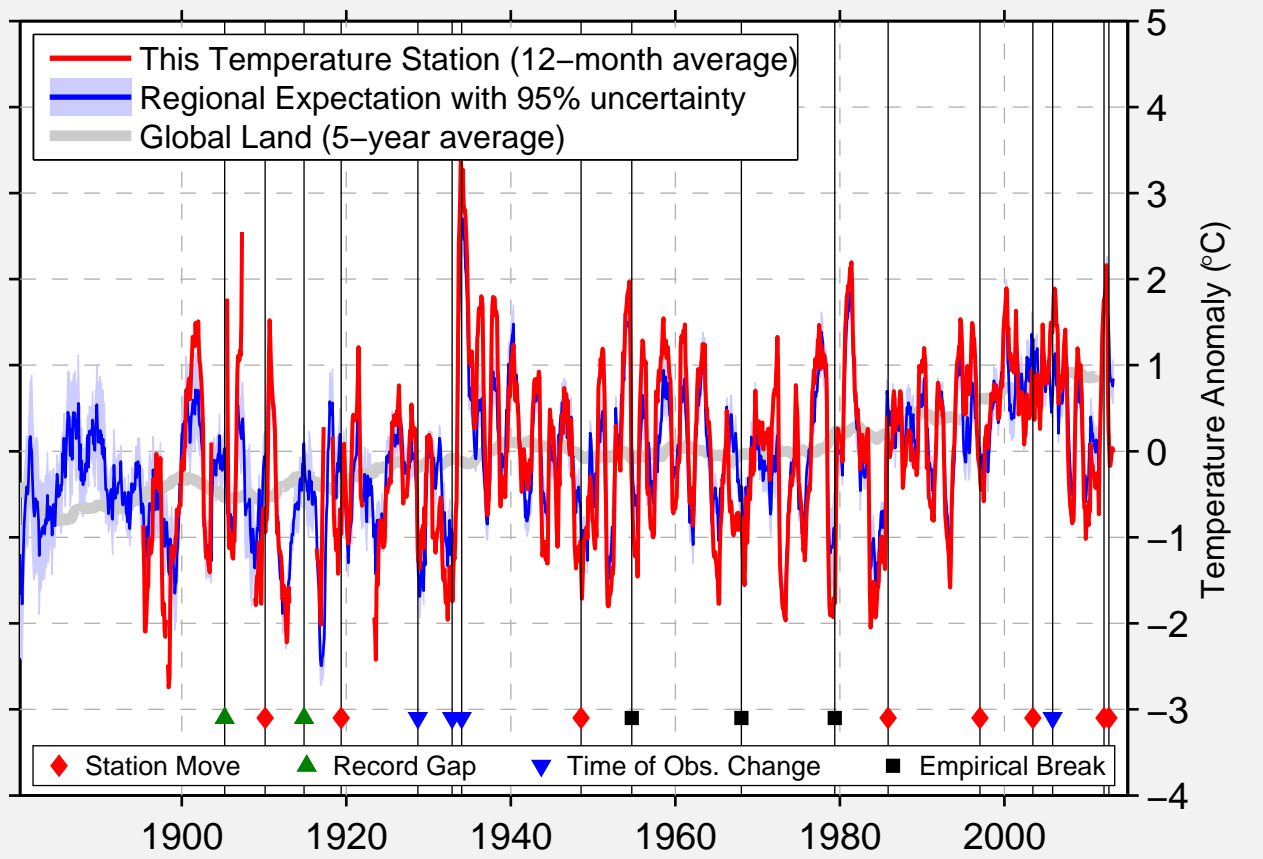

VERNAL MUNICIPAL AP

40.447 N, 109.531 W (United States)

Data Quality Controlled and Aligned at Breakpoints

Berkeley Earth