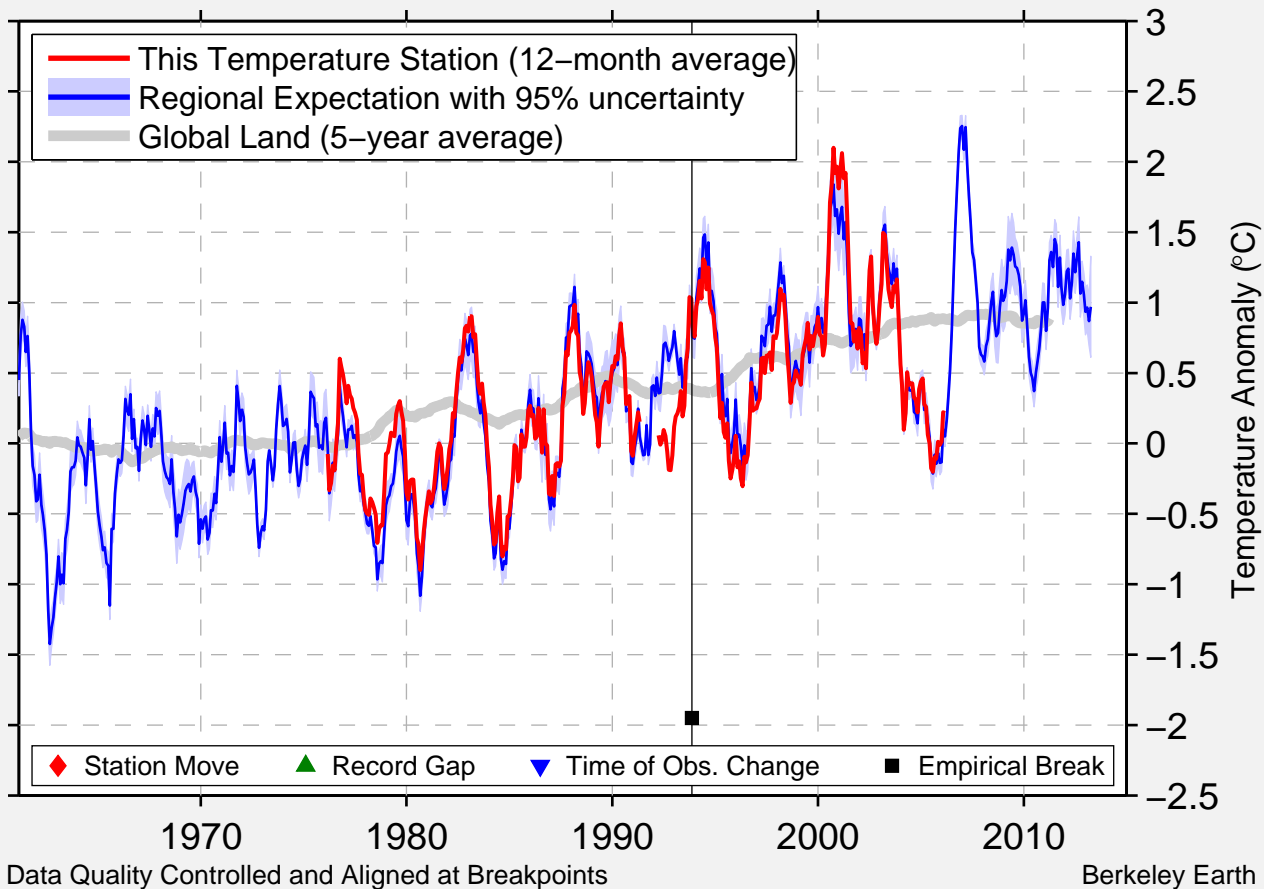

PORTOROZ

45.517 N, 13.567 E (Slovenia)

Data Quality Controlled and Aligned at Breakpoints

Berkeley Earth