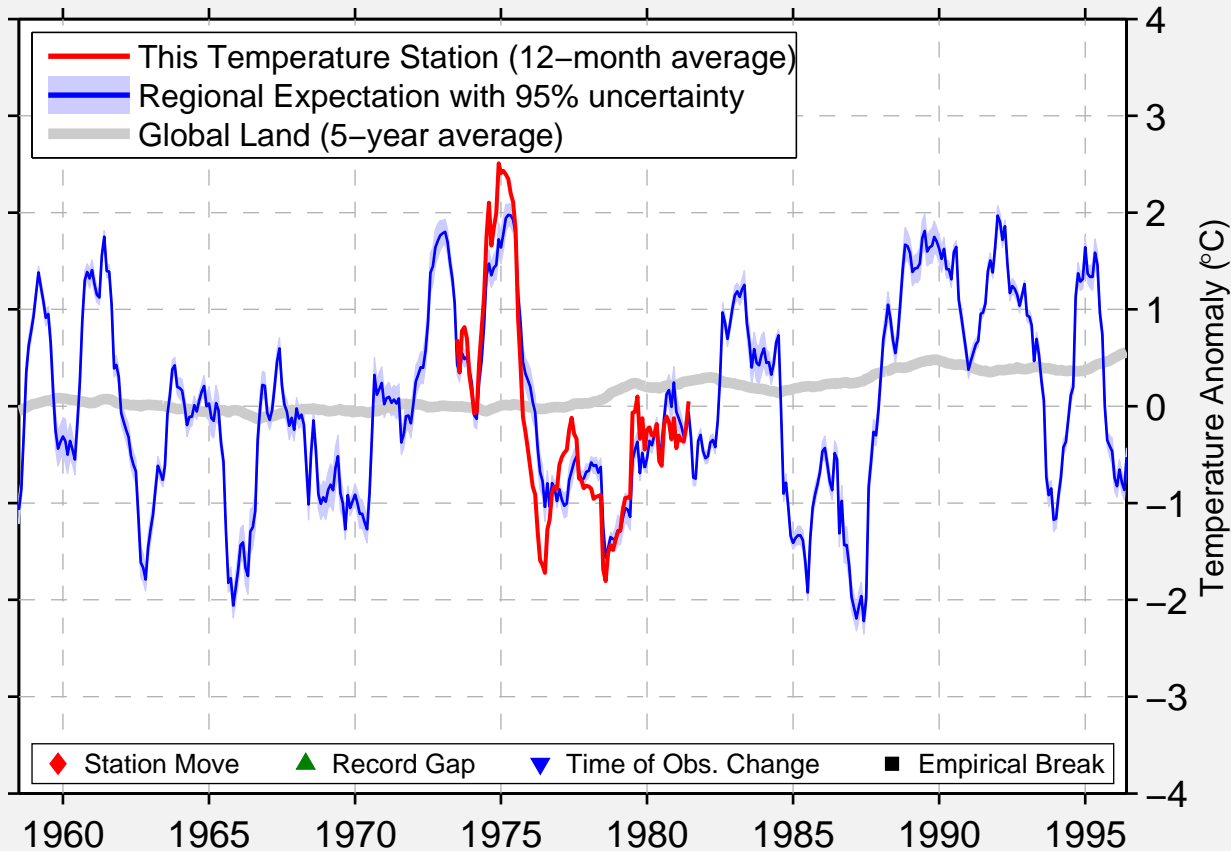

# SOMERO SALKOLA

60.647 N, 23.806 E (Finland)

Data Quality Controlled and Aligned at Breakpoints

Berkeley Earth