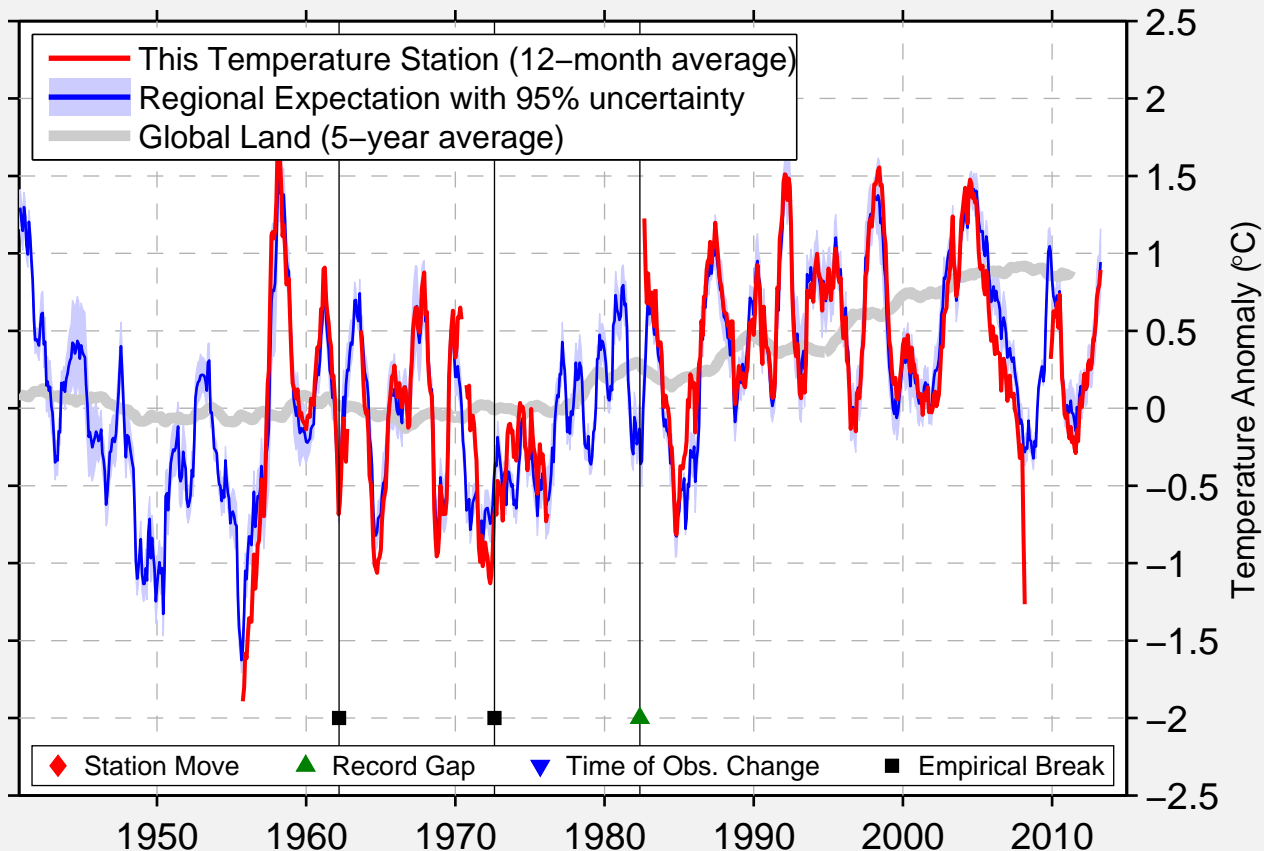

# POWELL RIVER ARPT

49.833 N, 124.500 W (Canada)

Data Quality Controlled and Aligned at Breakpoints

Berkeley Earth