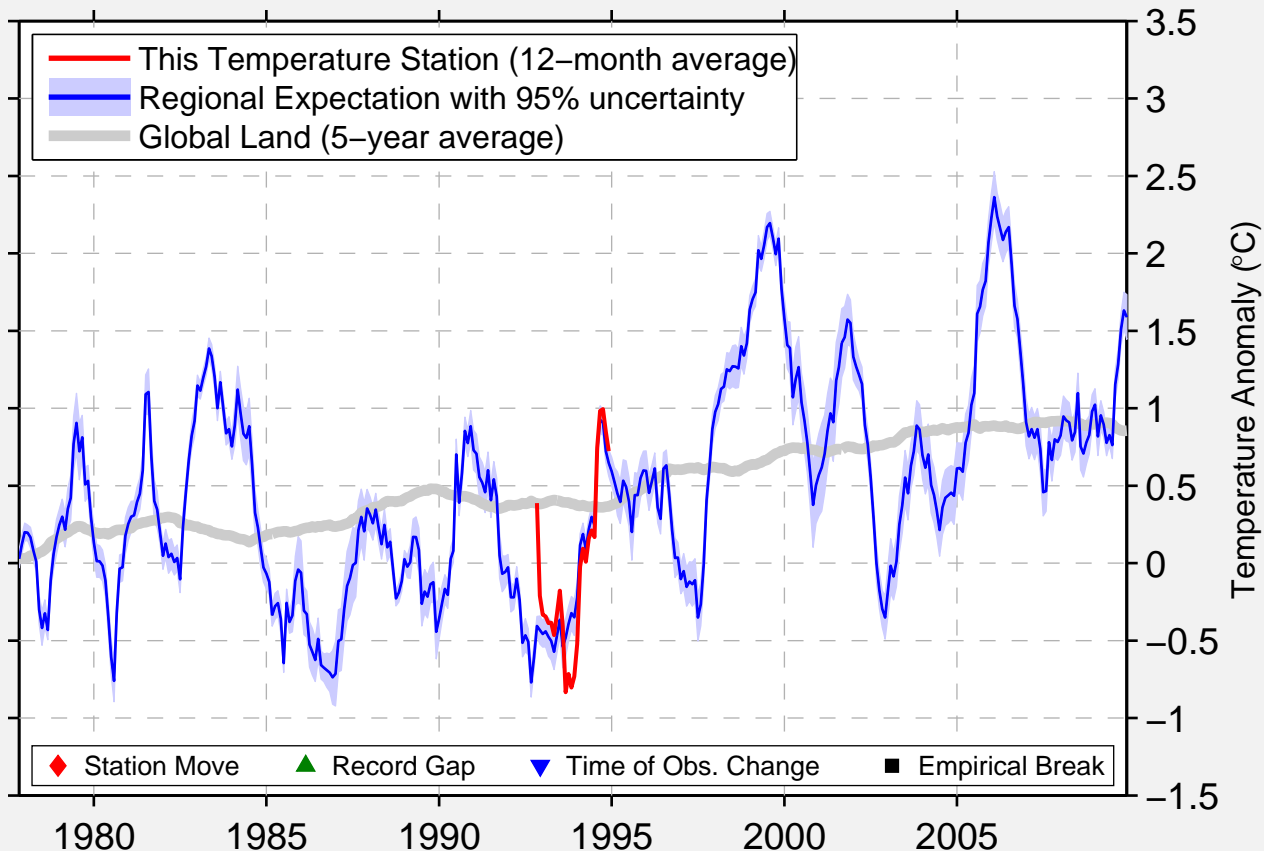

# GRAND ETANG (AUTO8)

46.544 N, 61.064 W (Canada)

Data Quality Controlled and Aligned at Breakpoints

Berkeley Earth