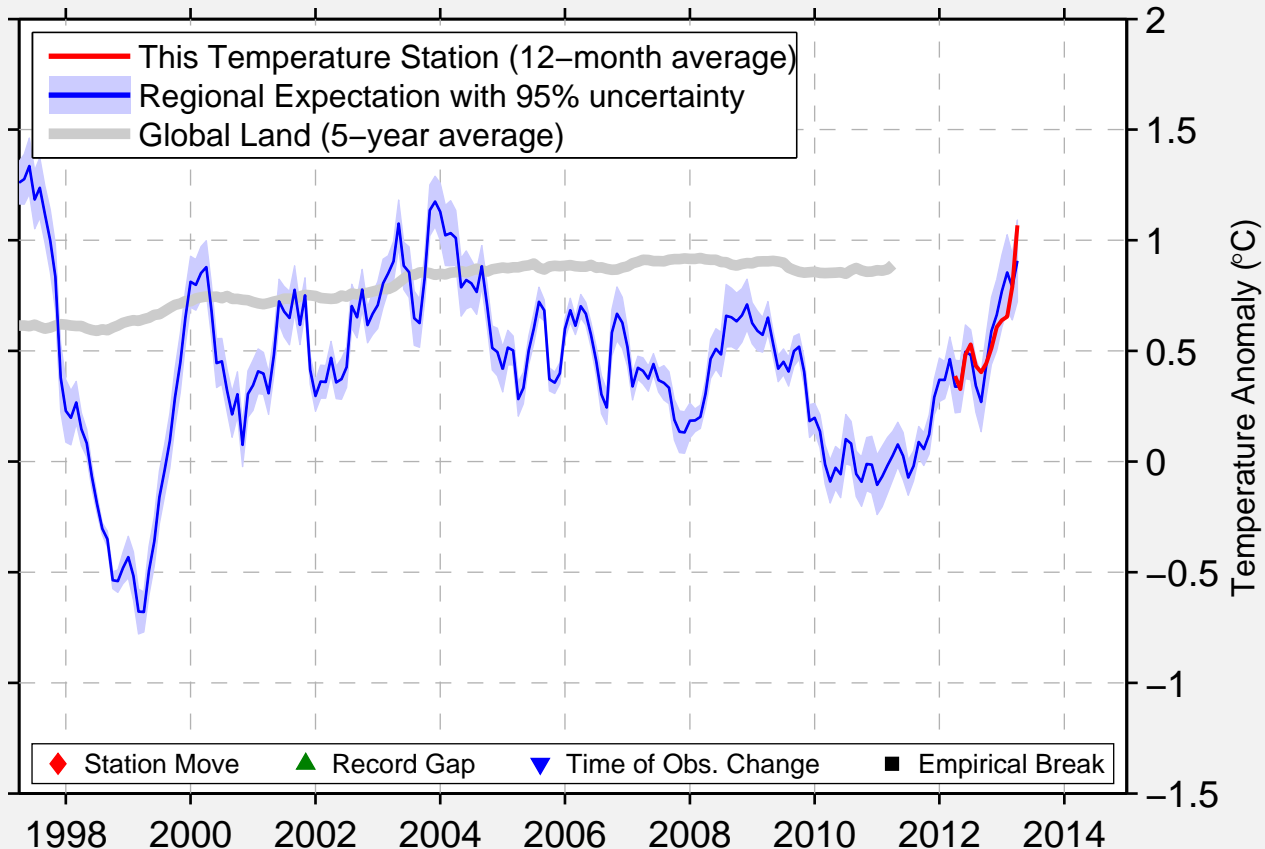

RICHMOND /POINT POTR

37.906 N, 122.365 W (United States)

Data Quality Controlled and Aligned at Breakpoints

Berkeley Earth