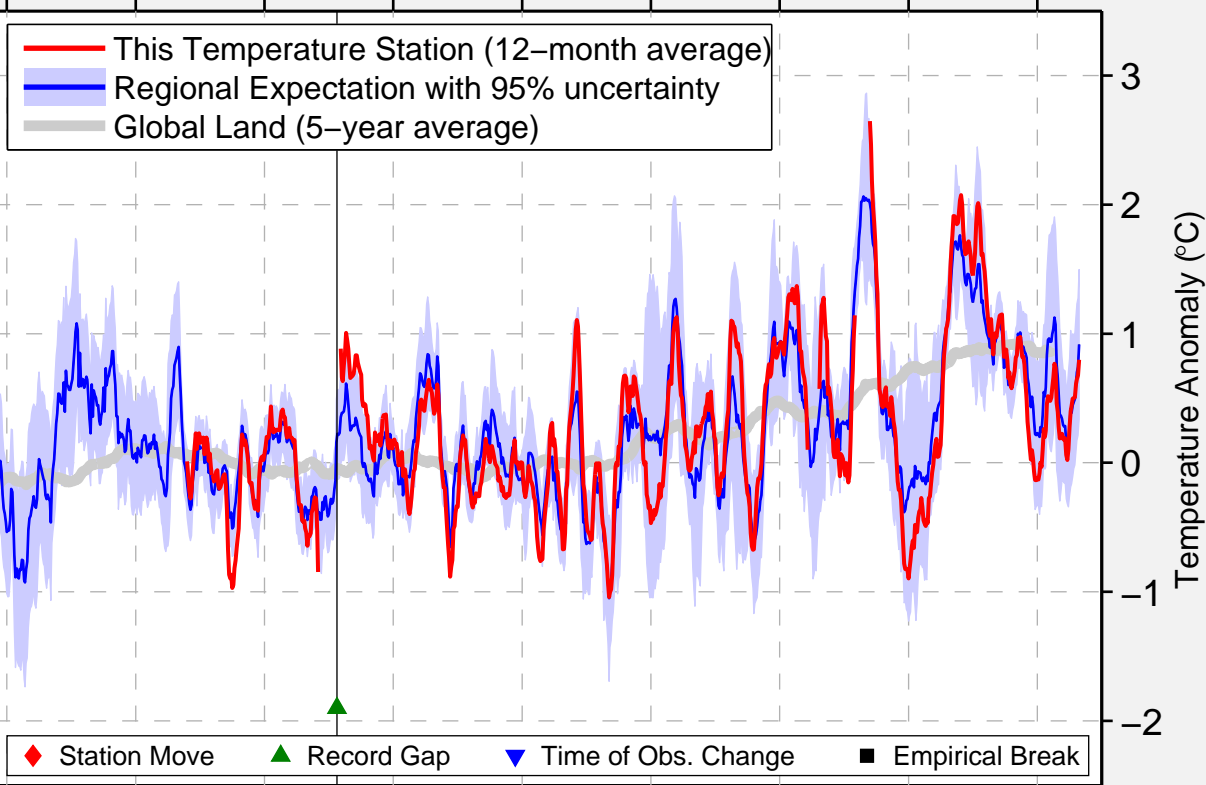

# SHEMYA USAF BASE

52.717 N, 174.100 E (United States)

1930 1940 1950 1960 1970 1980 1990 2000 2010  
Data Quality Controlled and Aligned at Breakpoints

Berkeley Earth