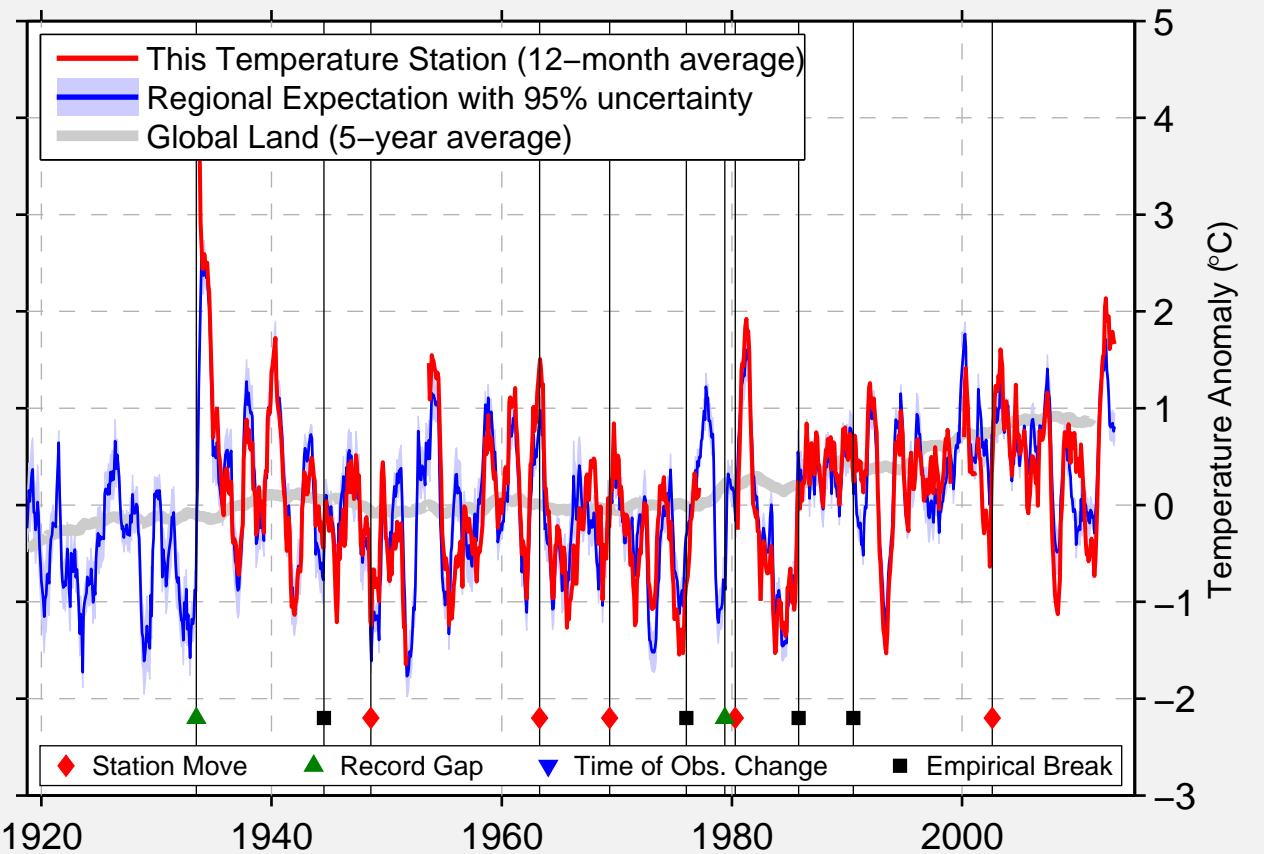

# KEMMERER MUNICIPAL AIRPORT

41.829 N, 110.571 W (United States)

Data Quality Controlled and Aligned at Breakpoints

Berkeley Earth