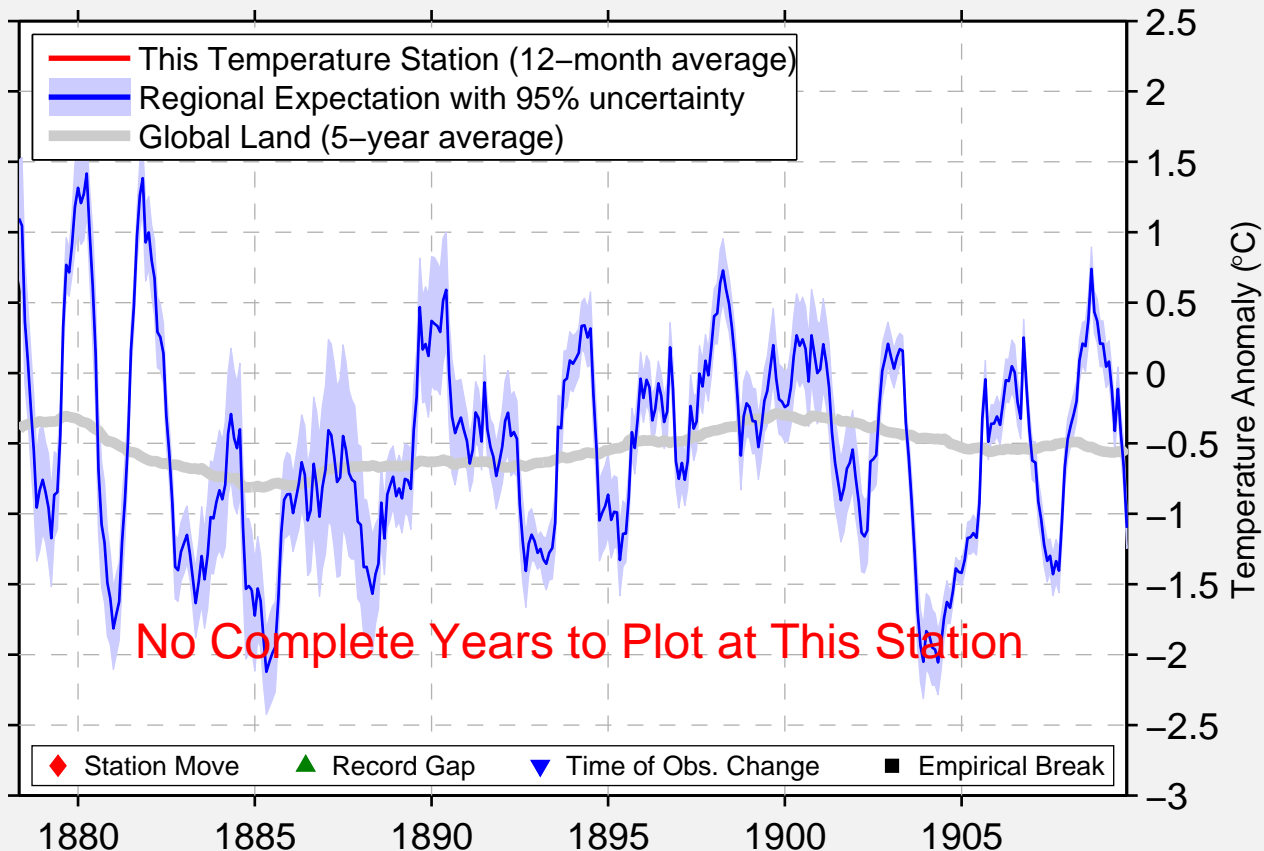

# BEMENT

41.517 N, 81.017 W (United States)

No Complete Years to Plot at This Station

◆ Station Move    ▲ Record Gap    ▼ Time of Obs. Change    ■ Empirical Break