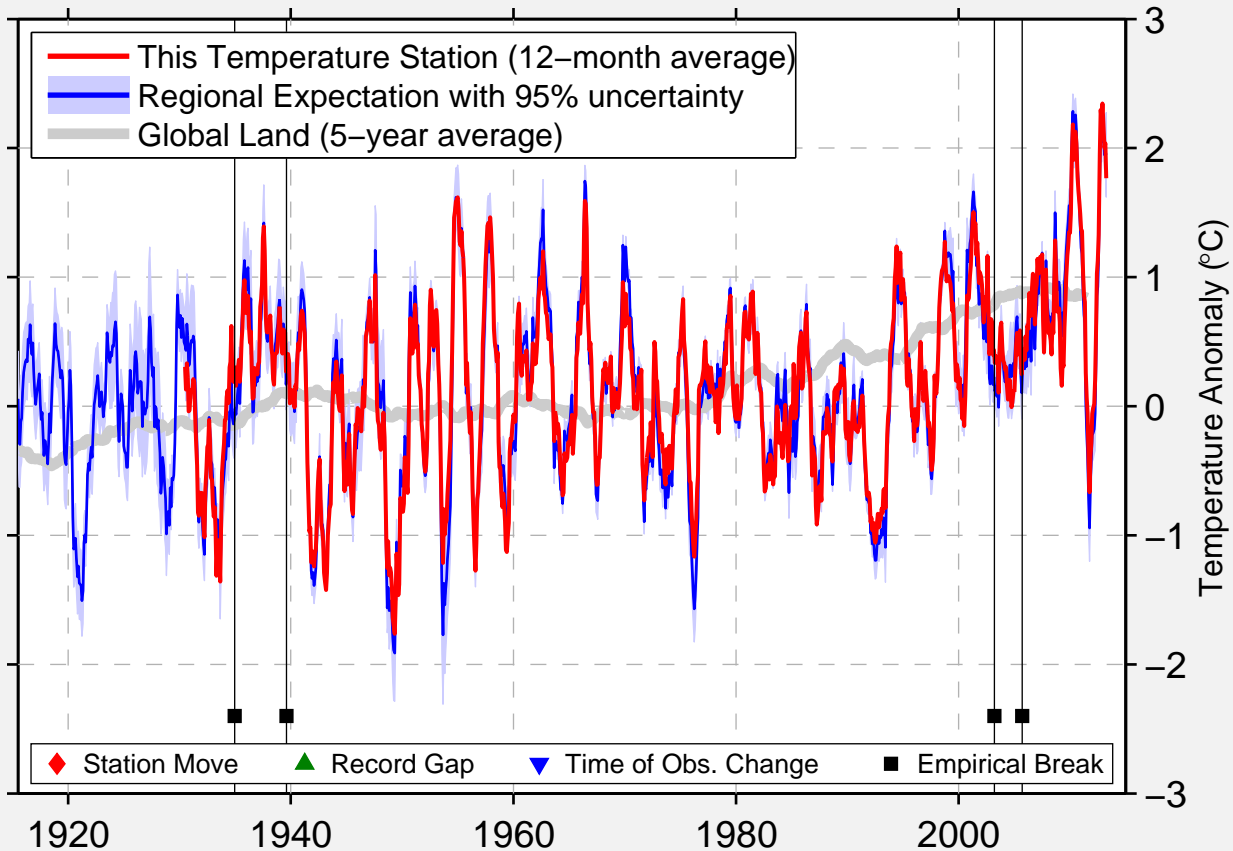

KASTAMONU

41.346 N, 33.774 E (Turkey)

Data Quality Controlled and Aligned at Breakpoints

Berkeley Earth