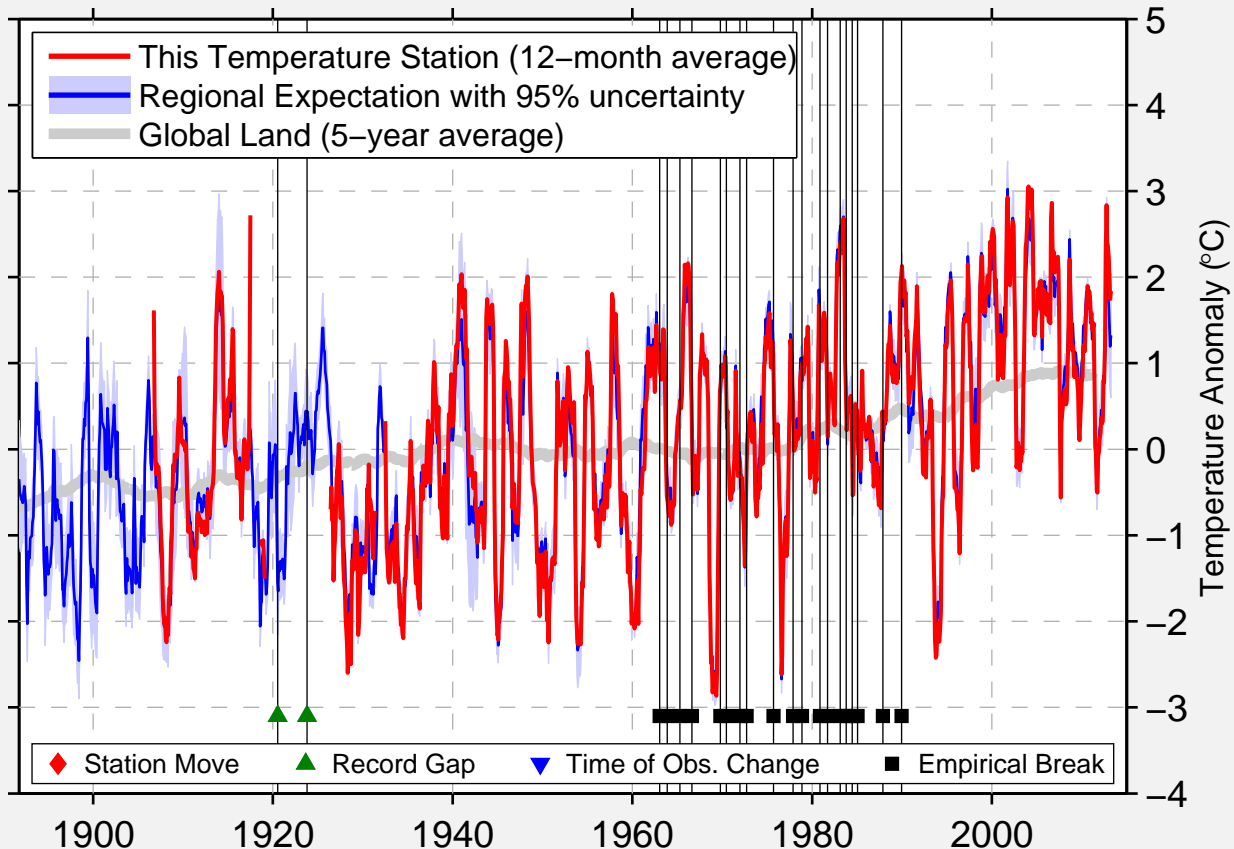

ARALSKOE MORE

46.780 N, 61.658 E (Kazakhstan)

Data Quality Controlled and Aligned at Breakpoints

Berkeley Earth