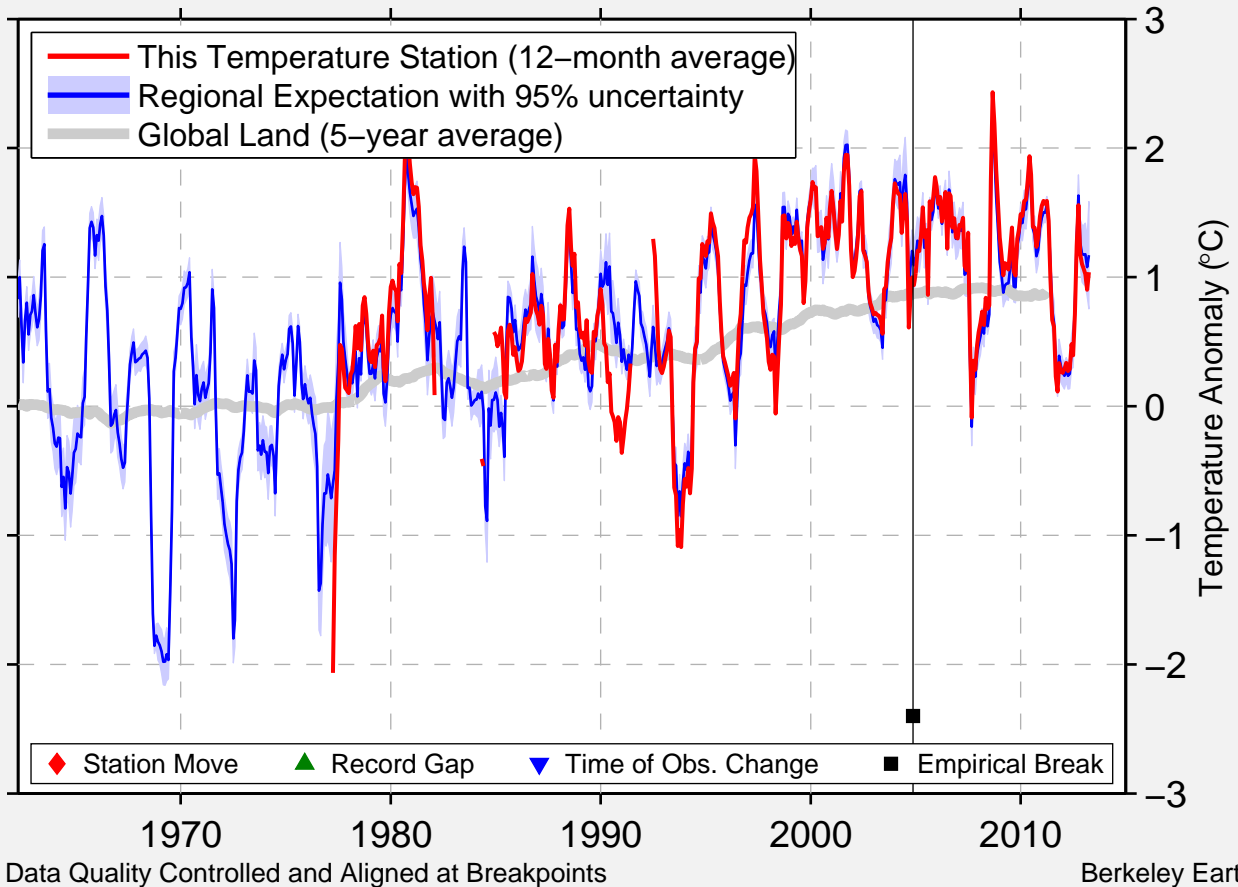

SHARDARA

41.367 N, 68.000 E (Kazakhstan)

Data Quality Controlled and Aligned at Breakpoints

Berkeley Earth