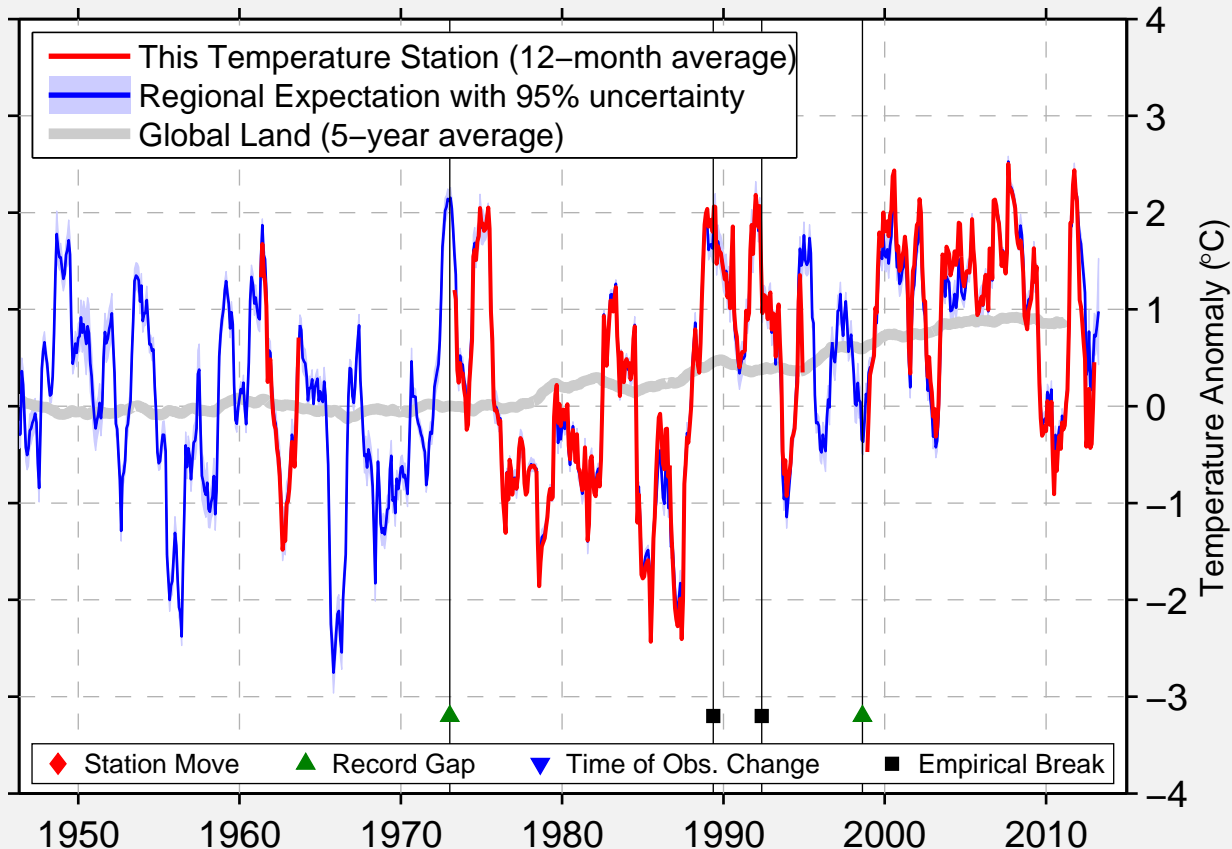

# KRUUNUPYY AIRPORT

63.717 N, 23.136 E (Finland)

Data Quality Controlled and Aligned at Breakpoints

Berkeley Earth