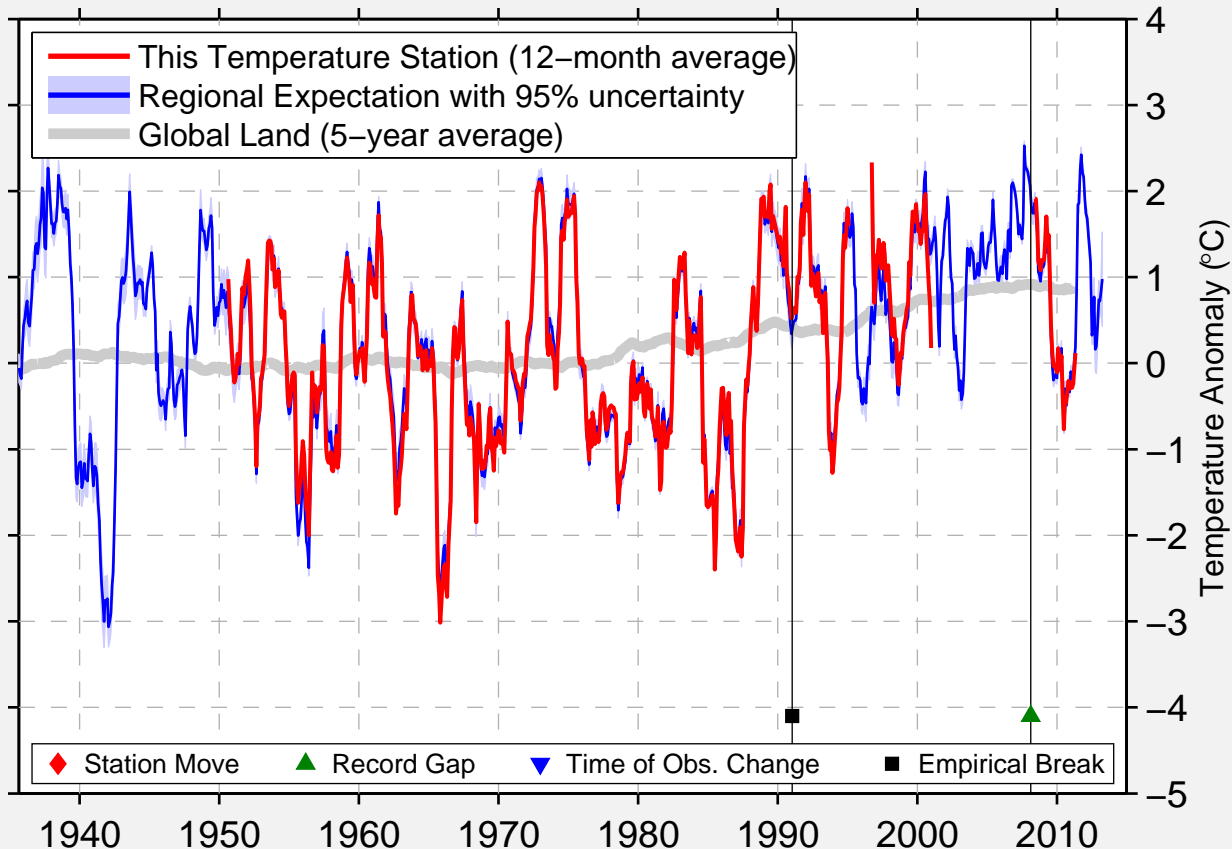

VAASA KESKUSTA

63.100 N, 21.600 E (Finland)

Data Quality Controlled and Aligned at Breakpoints

Berkeley Earth