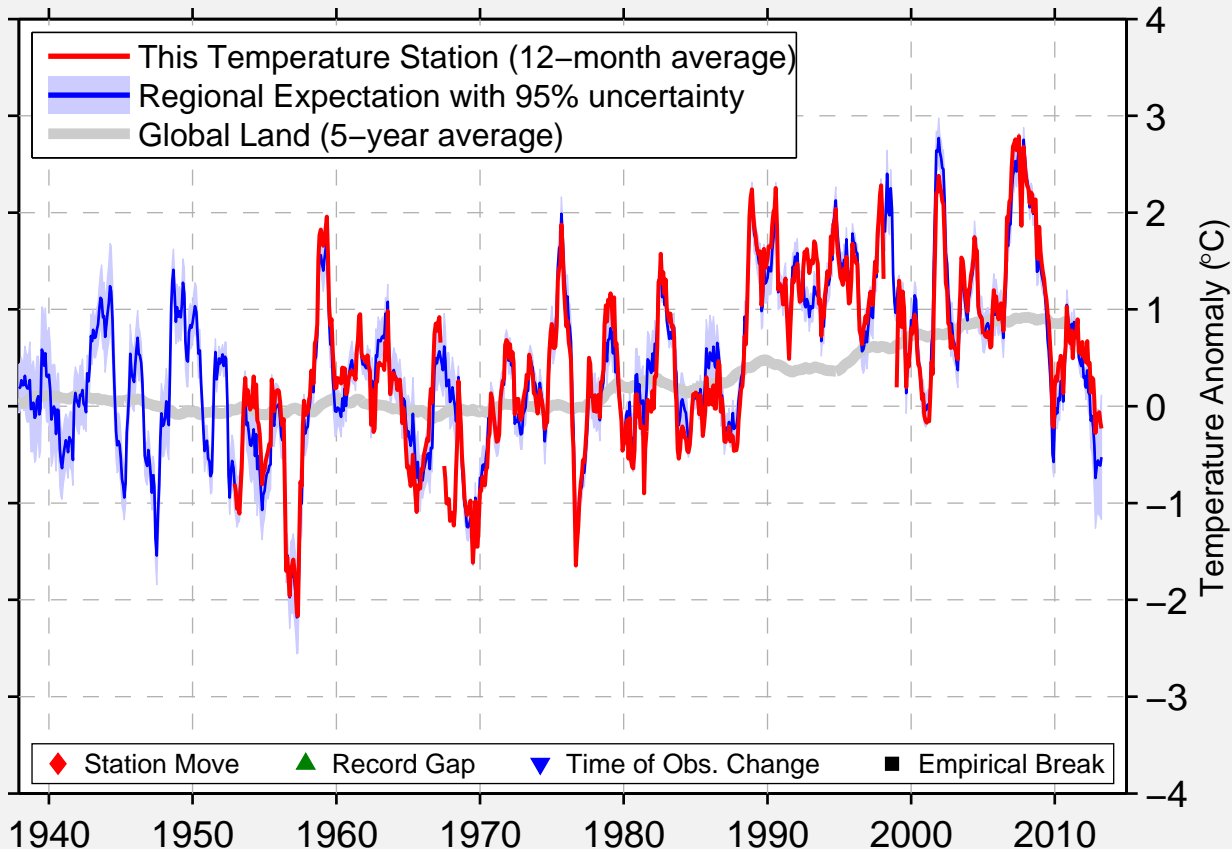

ARXAN

47.170 N, 119.944 E (China)

Data Quality Controlled and Aligned at Breakpoints

Berkeley Earth