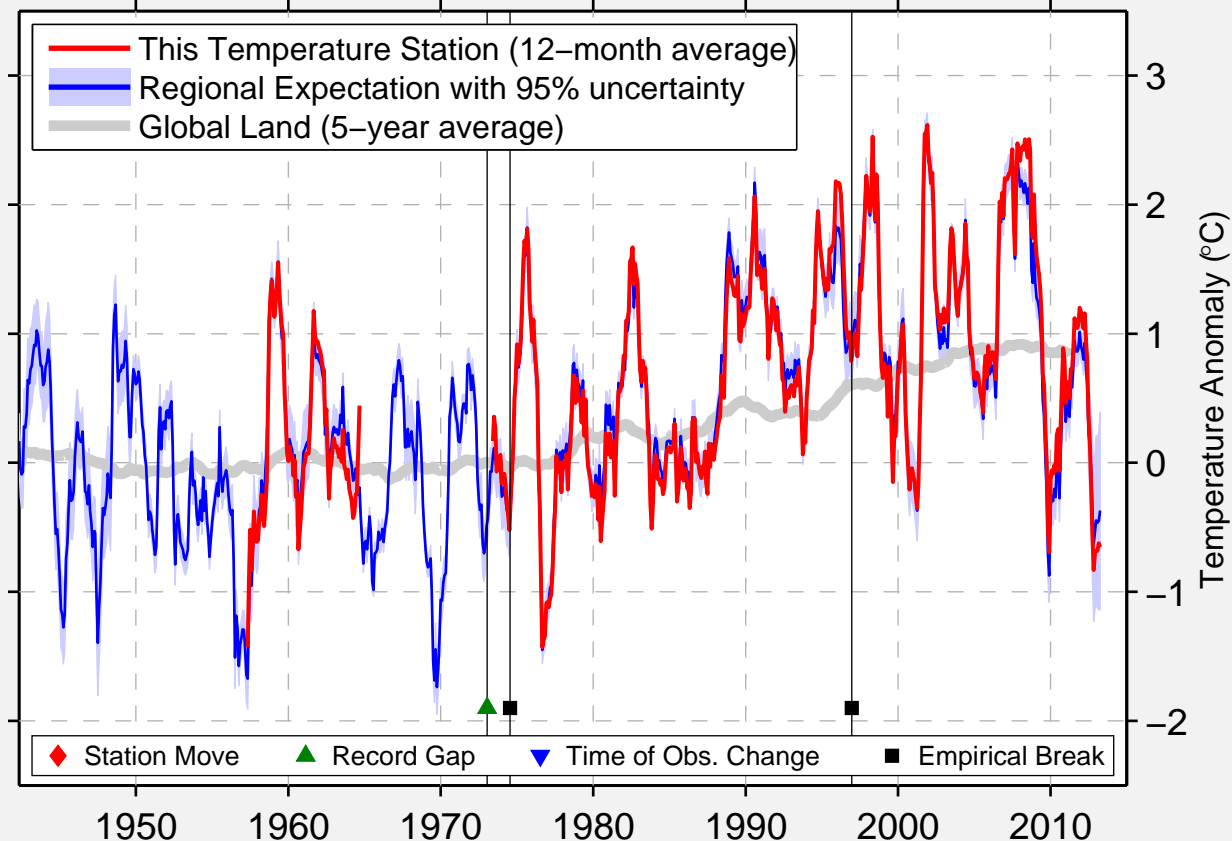

# HARBIN

45.933 N, 126.567 E (China)

Data Quality Controlled and Aligned at Breakpoints

Berkeley Earth