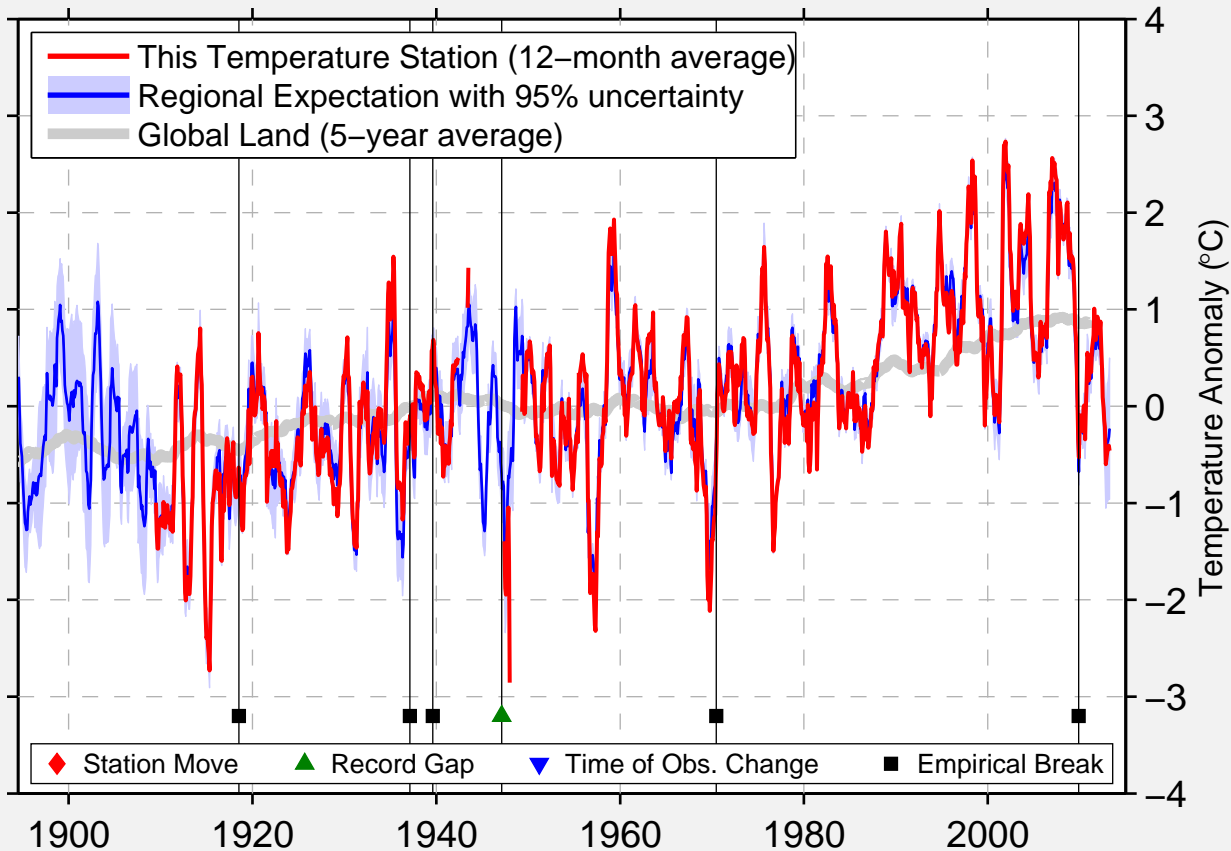

CHANGCHUN CHINA PEOPLES REP

43.900 N, 125.283 E (China)

Data Quality Controlled and Aligned at Breakpoints

Berkeley Earth