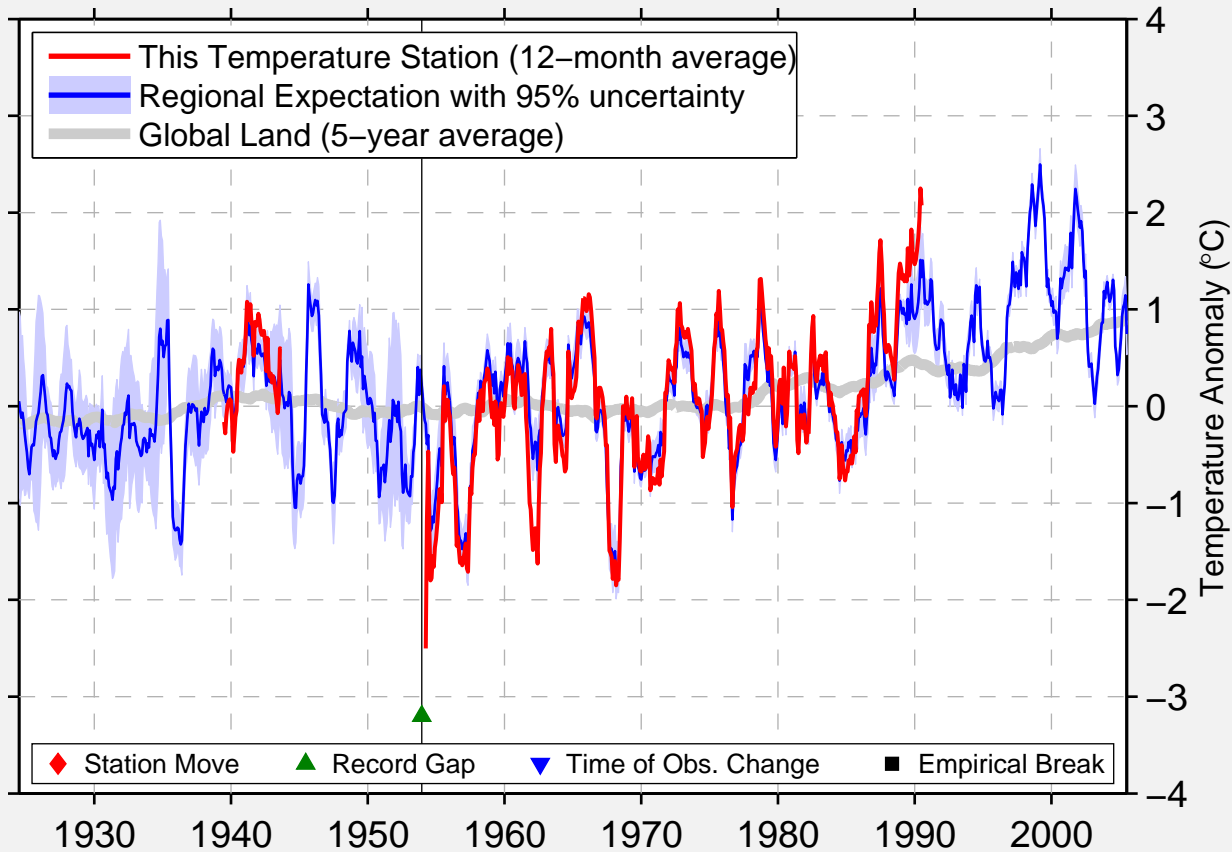

DARHAN MUMINGGAN

41.700 N, 110.430 E (China)

Data Quality Controlled and Aligned at Breakpoints

Berkeley Earth