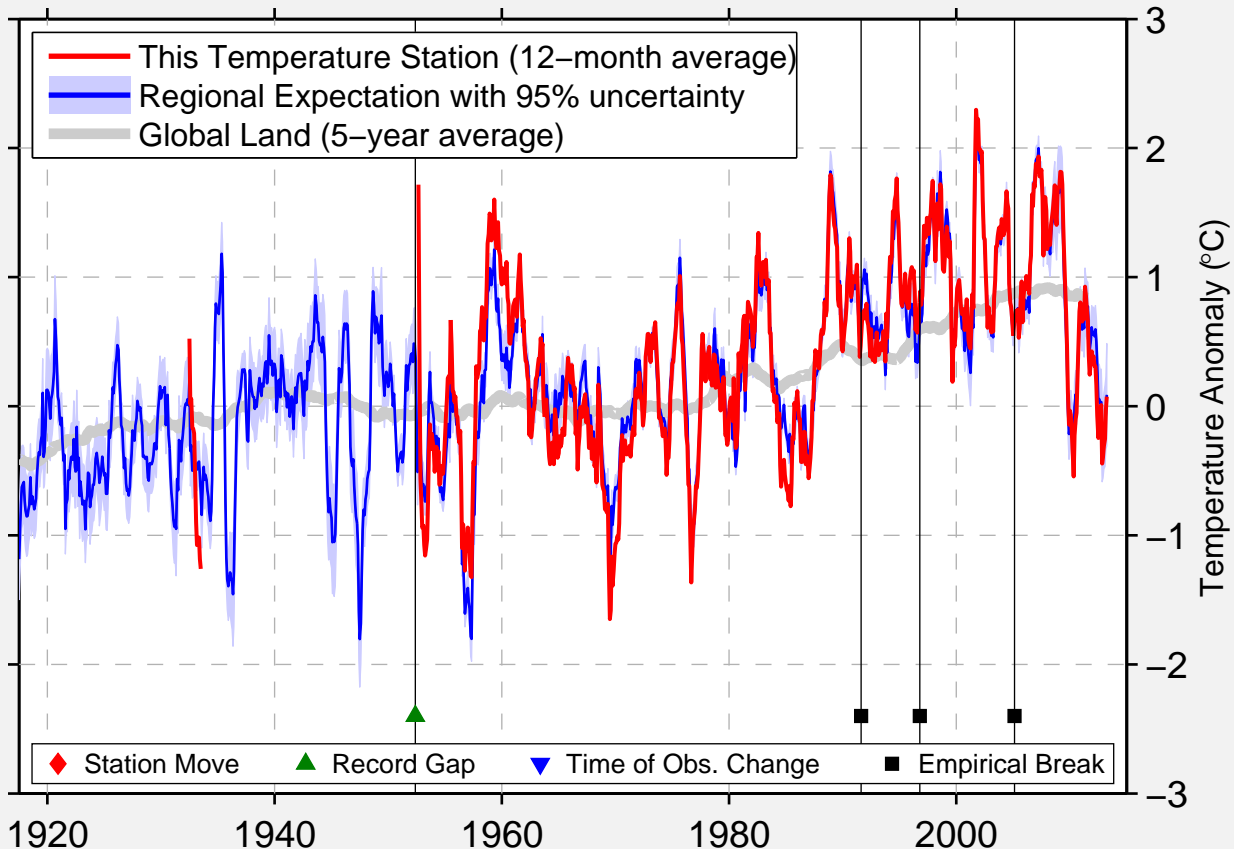

# CHAORYANG

41.547 N, 120.447 E (China)

Data Quality Controlled and Aligned at Breakpoints

Berkeley Earth