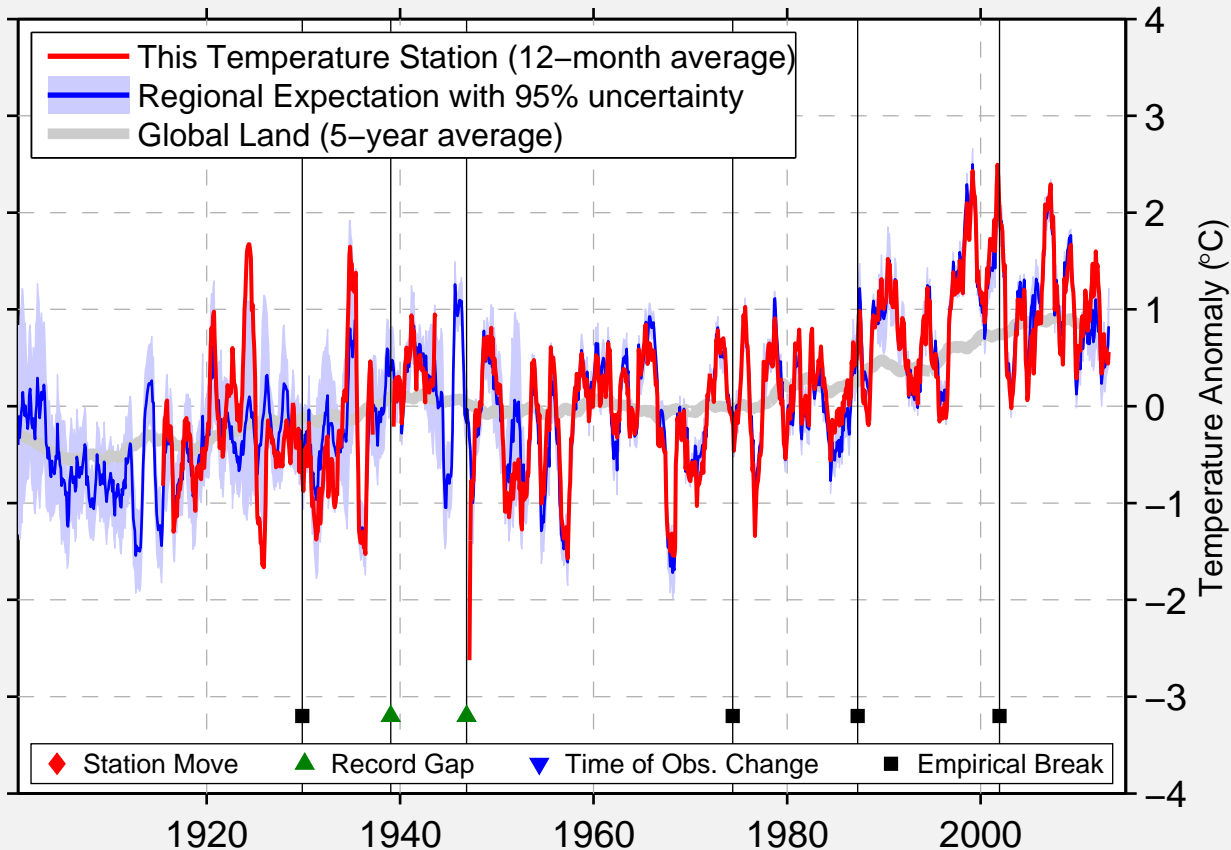

HUHEHAOTE

40.825 N, 111.621 E (China)

Data Quality Controlled and Aligned at Breakpoints

Berkeley Earth