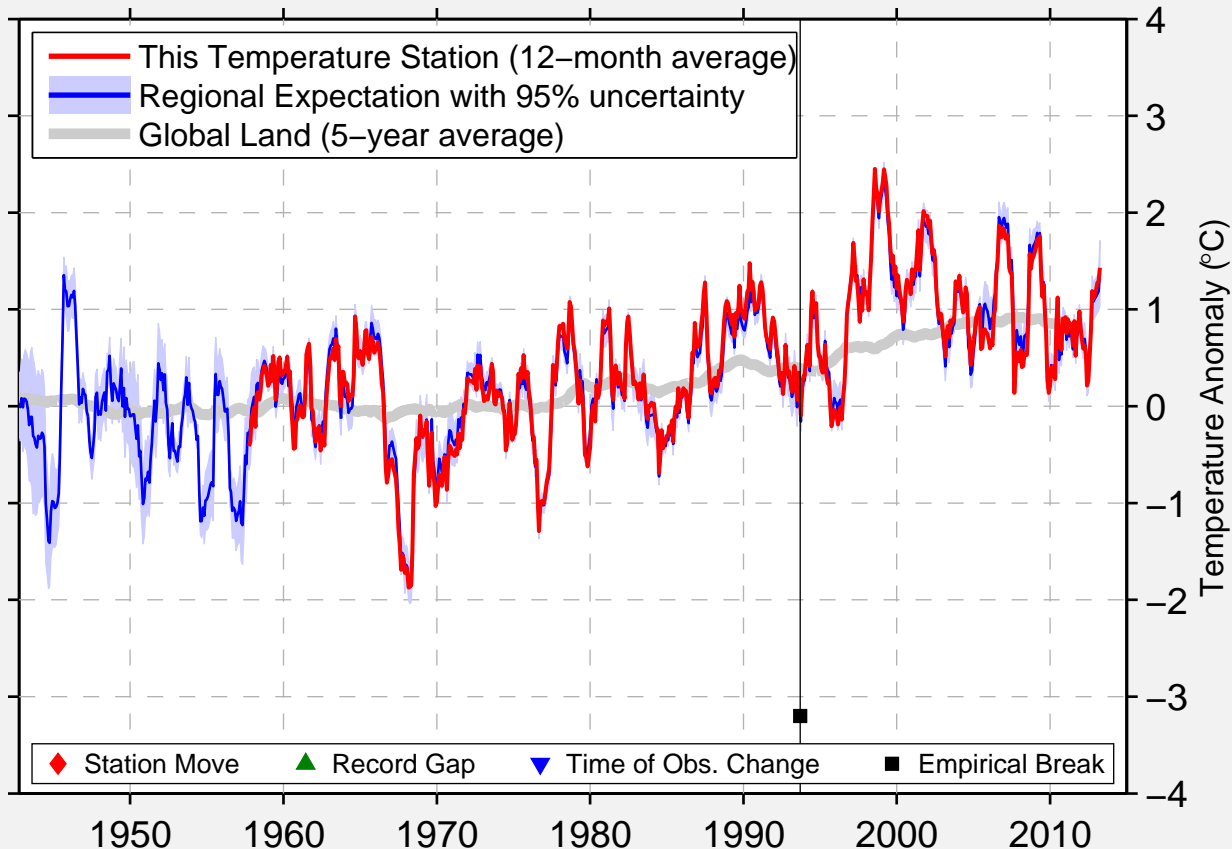

BAYAN MOD

40.748 N, 104.500 E (China)

Data Quality Controlled and Aligned at Breakpoints

Berkeley Earth