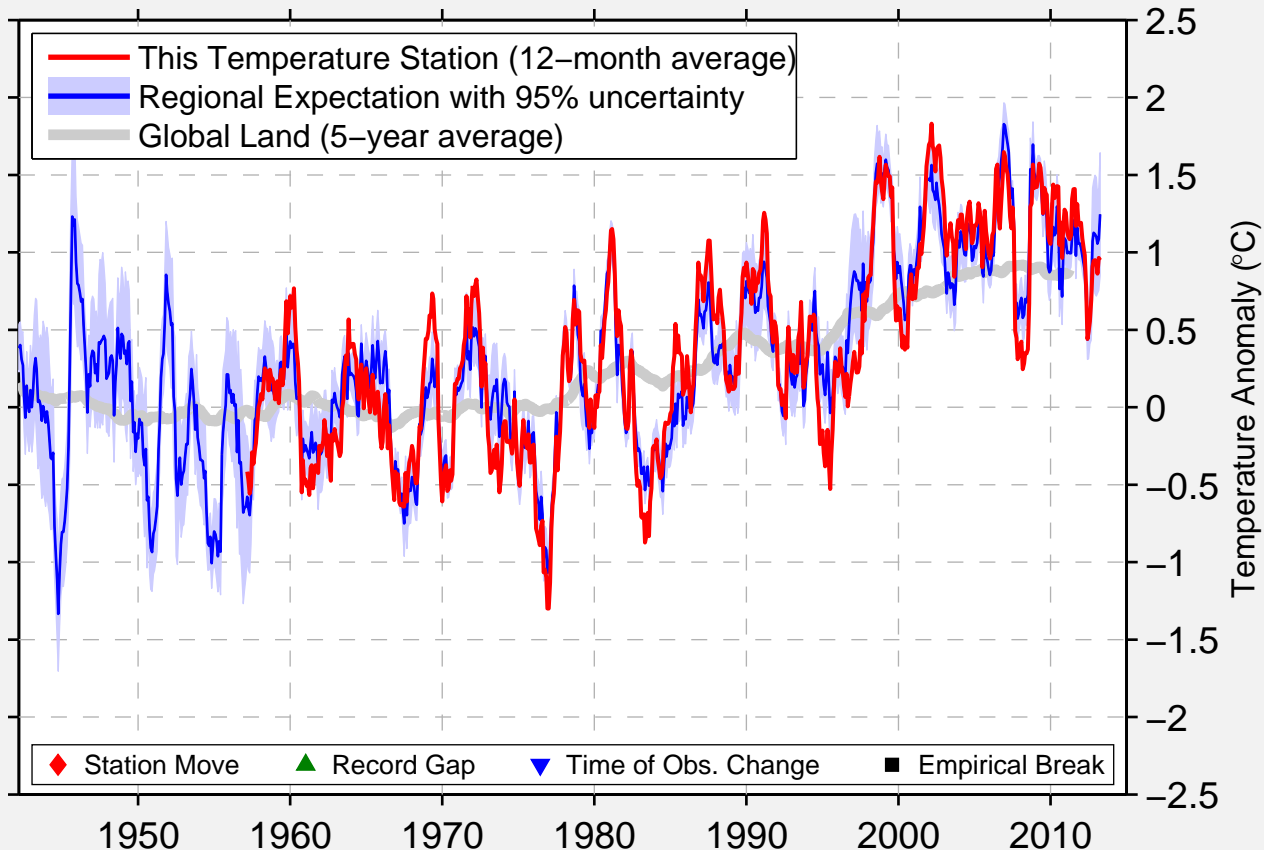

LENGHU

38.833 N, 93.383 E (China)

Data Quality Controlled and Aligned at Breakpoints

Berkeley Earth