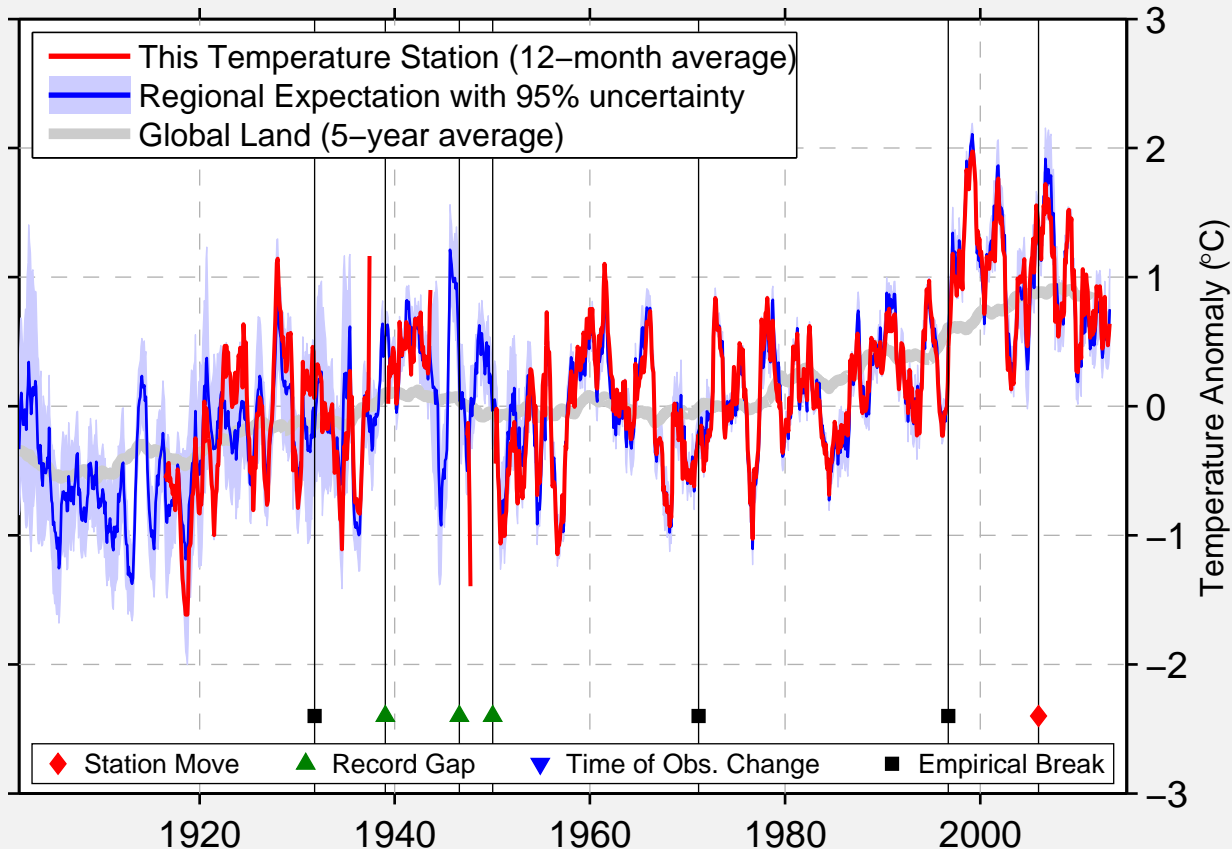

# TAIYUAN

37.624 N, 112.438 E (China)

Data Quality Controlled and Aligned at Breakpoints

Berkeley Earth