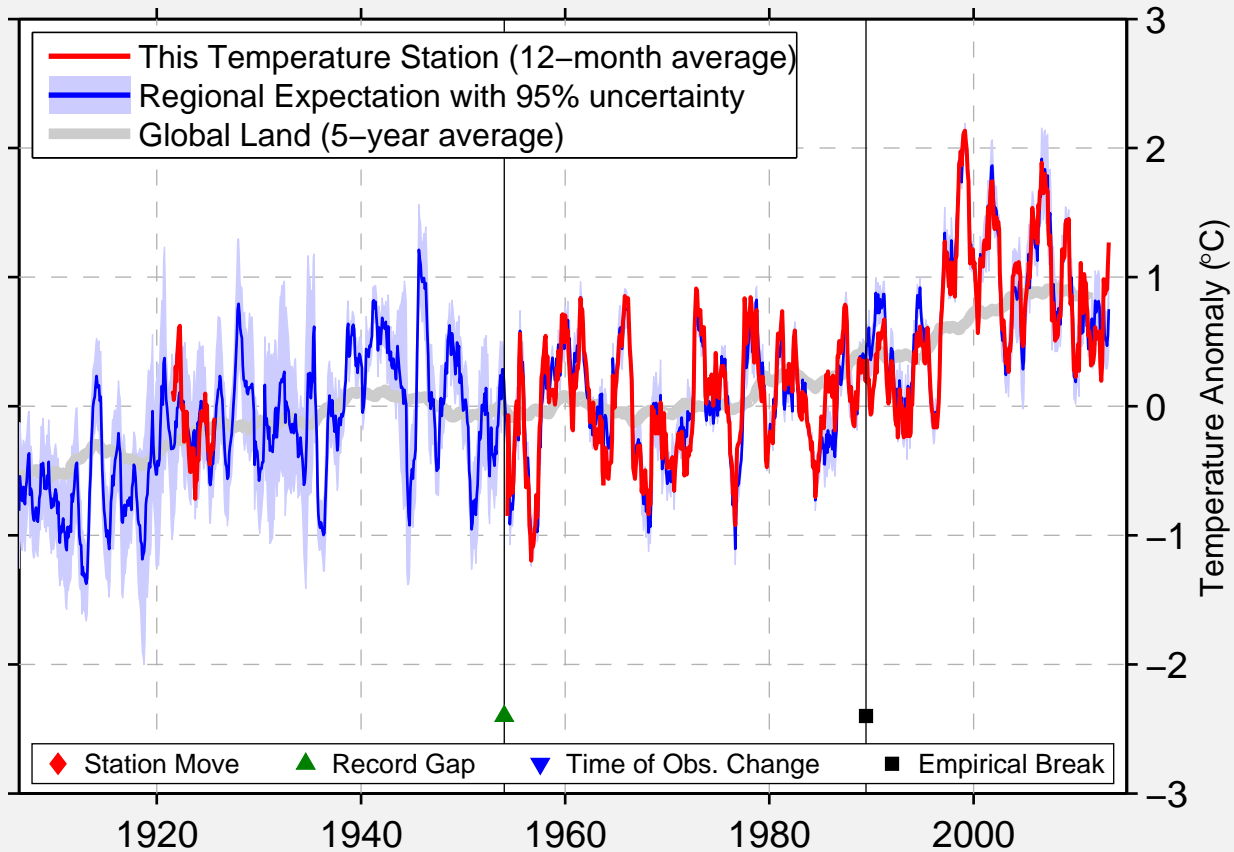

JIEXIU

37.044 N, 111.926 E (China)

Data Quality Controlled and Aligned at Breakpoints

Berkeley Earth