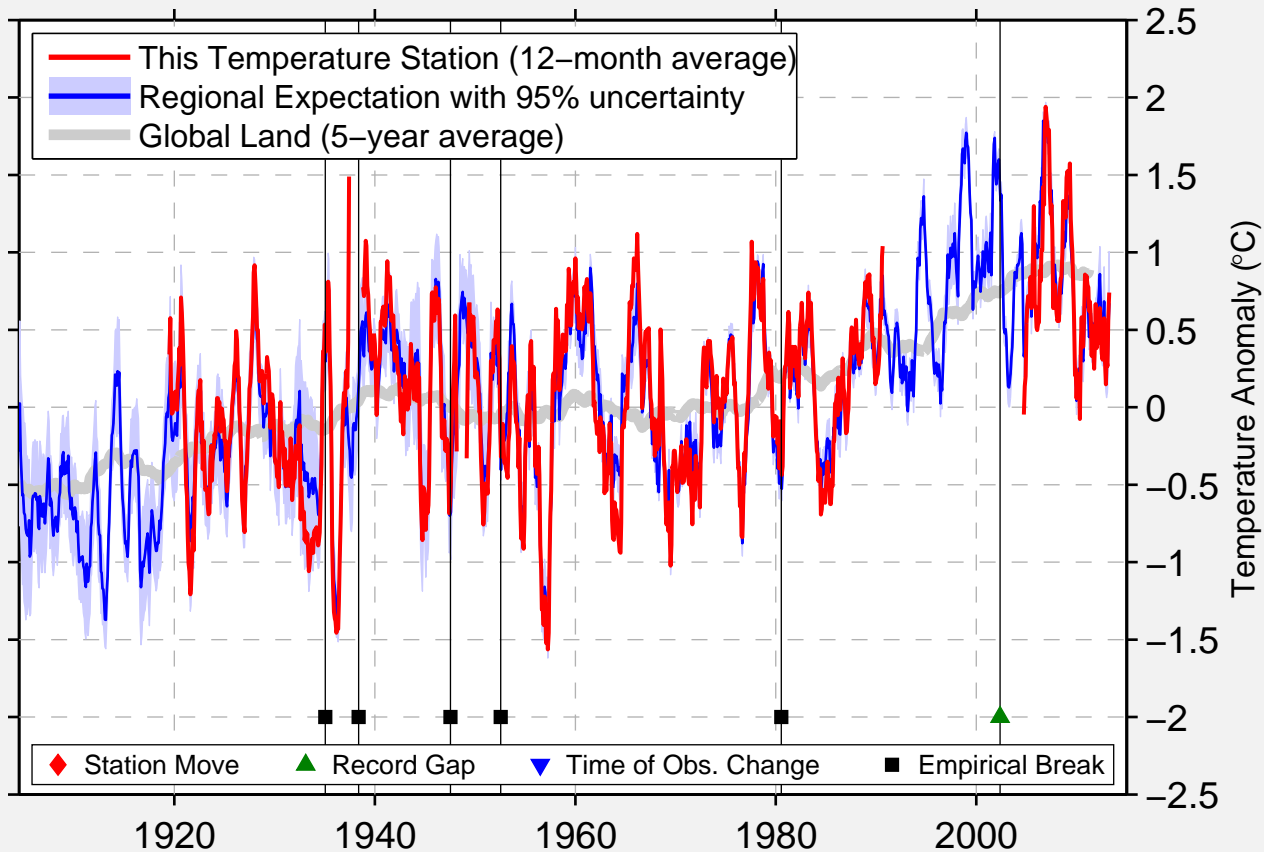

JINAN/TSINAN/CHINAN

36.680 N, 116.980 E (China)

Data Quality Controlled and Aligned at Breakpoints

Berkeley Earth