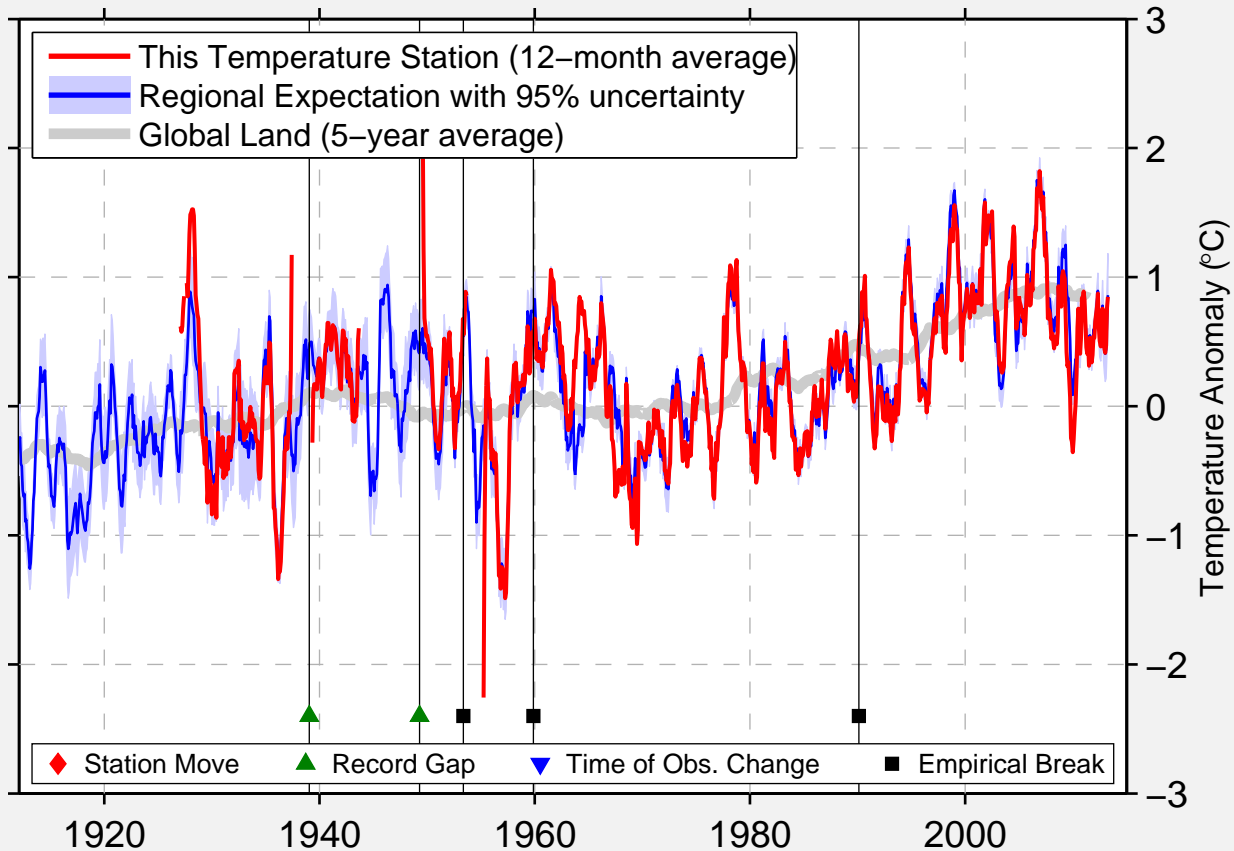

# XU ZHOU

34.283 N, 117.150 E (China)

Data Quality Controlled and Aligned at Breakpoints

Berkeley Earth