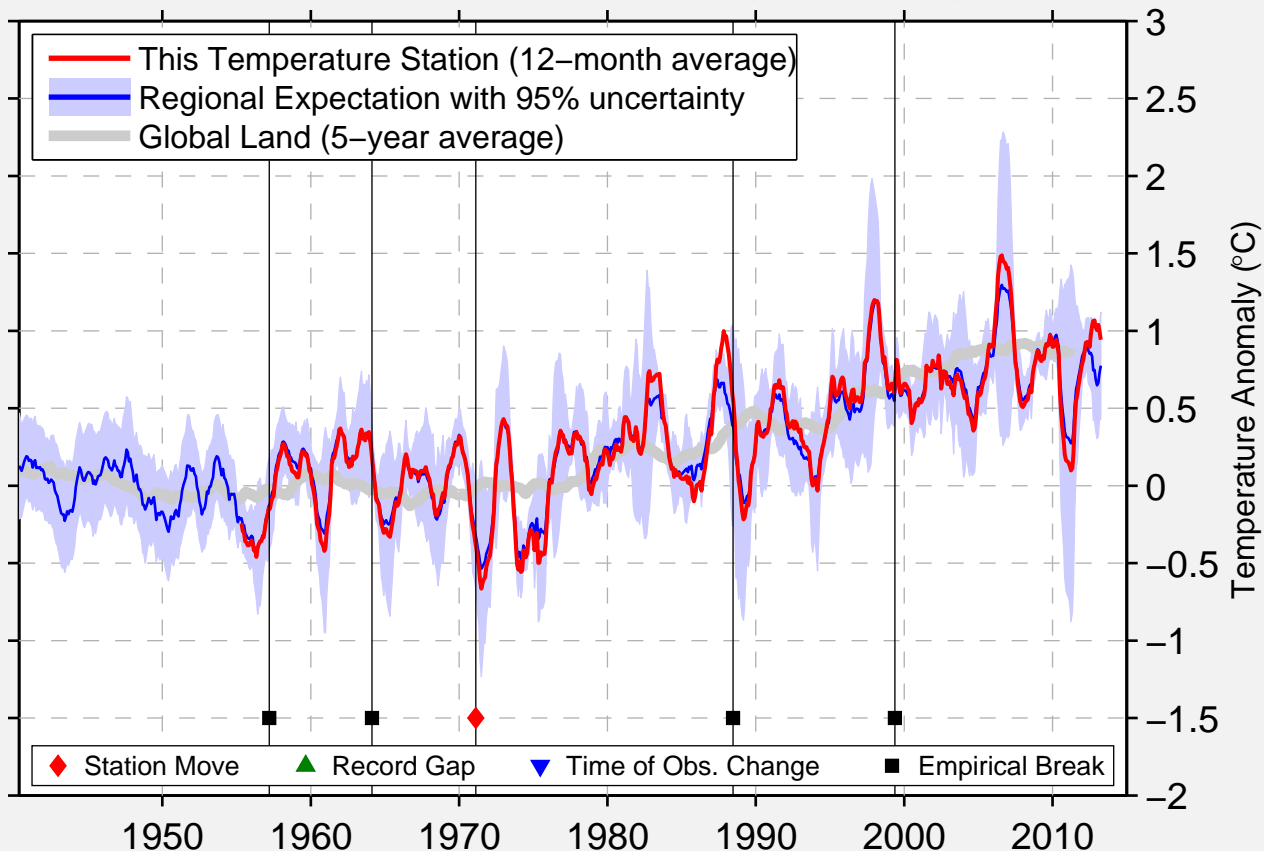

DIEGO GARCIA/MAURITIUS

7.375 S, 72.475 E (Chagos Archipelago [United Kingdom])

Data Quality Controlled and Aligned at Breakpoints

Berkeley Earth