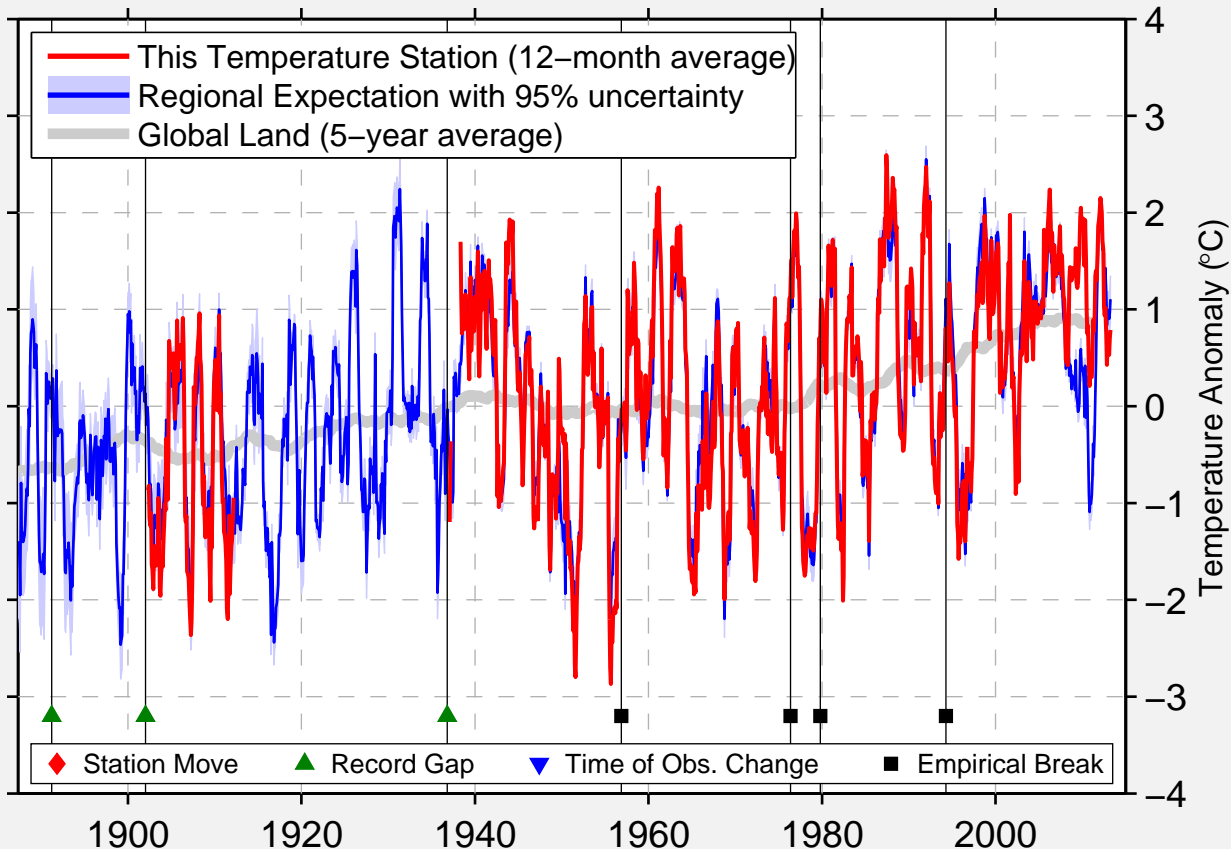

LETHBRIDGE DEMO FARM AGDM

49.669 N, 112.800 W (Canada)

Data Quality Controlled and Aligned at Breakpoints

Berkeley Earth