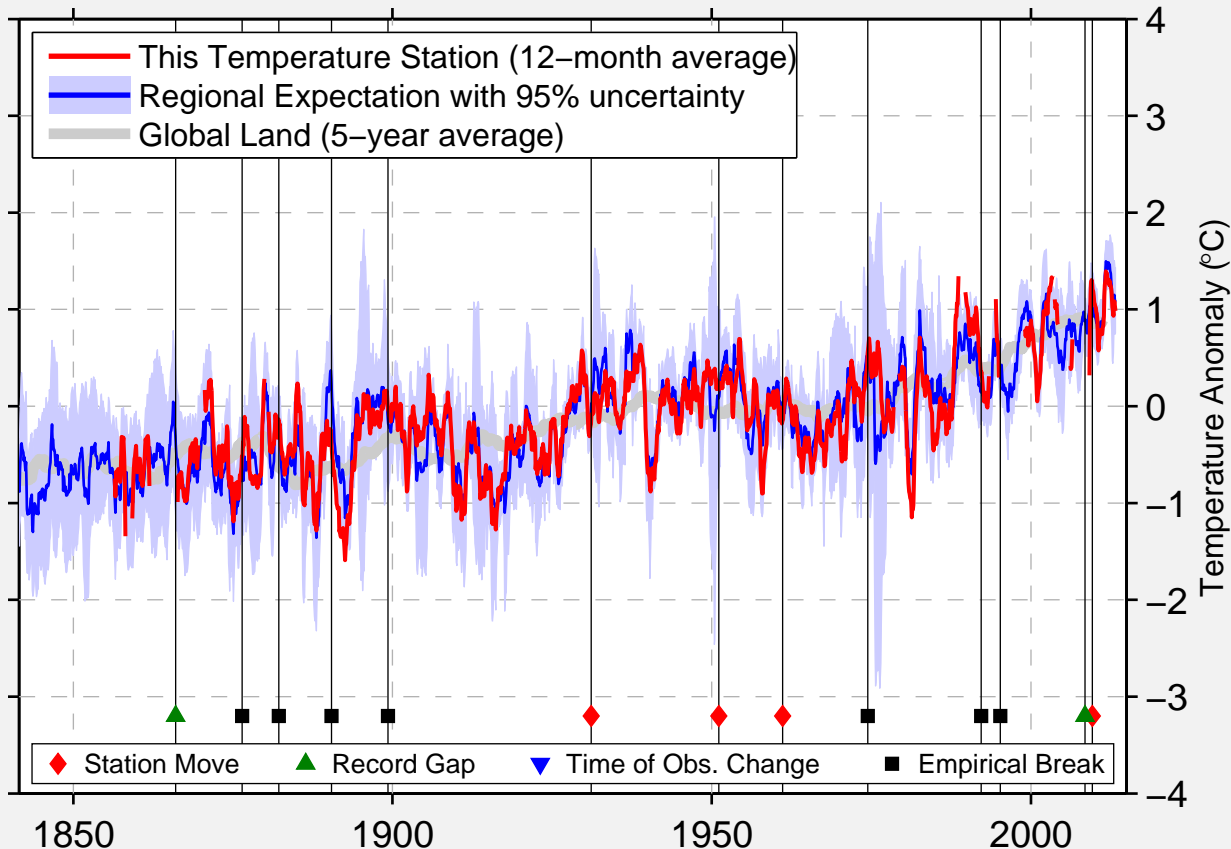

L F WADE INTERNATIONAL AIRPORT

32.309 N, 64.717 W (Bermuda [United Kingdom])

Data Quality Controlled and Aligned at Breakpoints

Berkeley Earth