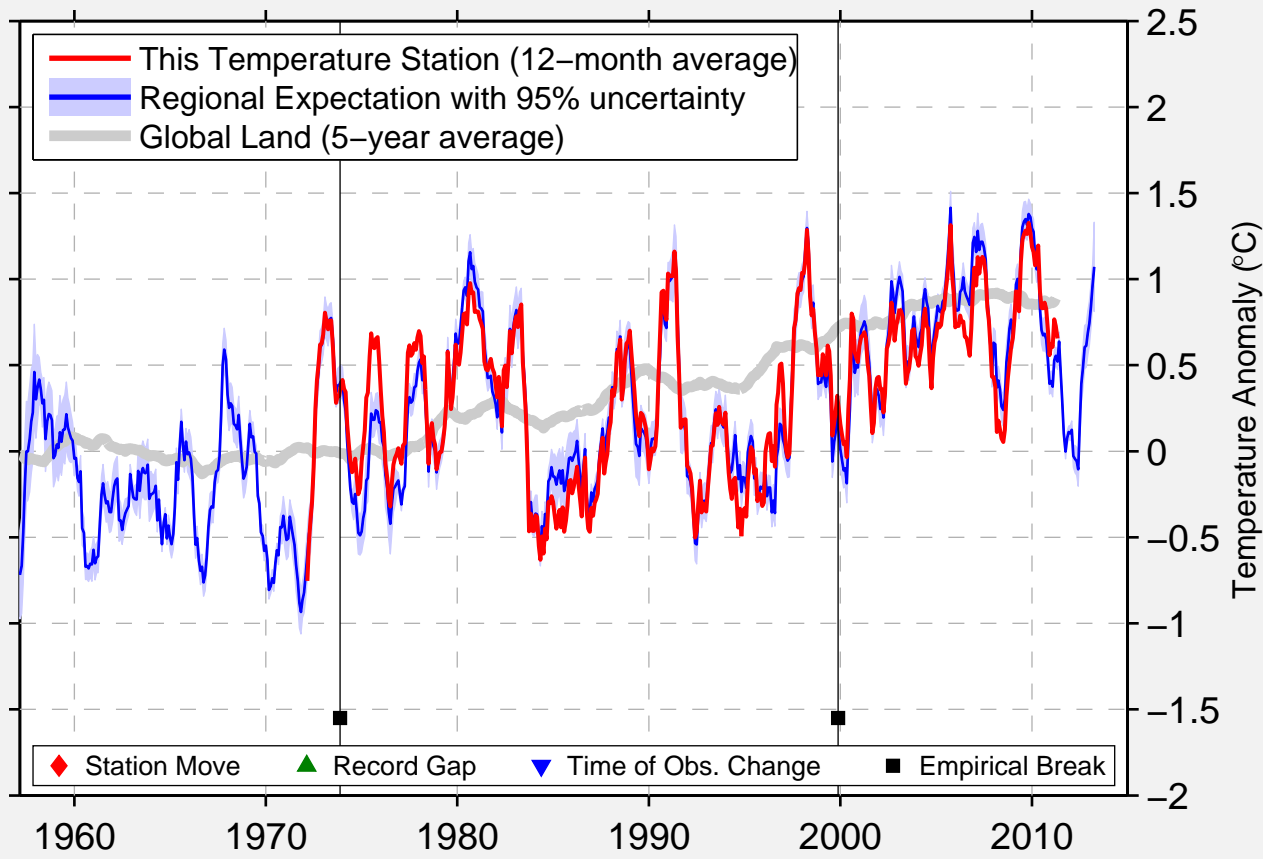

# NERRIGA COMPOSITE WAS 06

35.117 S, 150.084 E (Australia)

Data Quality Controlled and Aligned at Breakpoints

Berkeley Earth