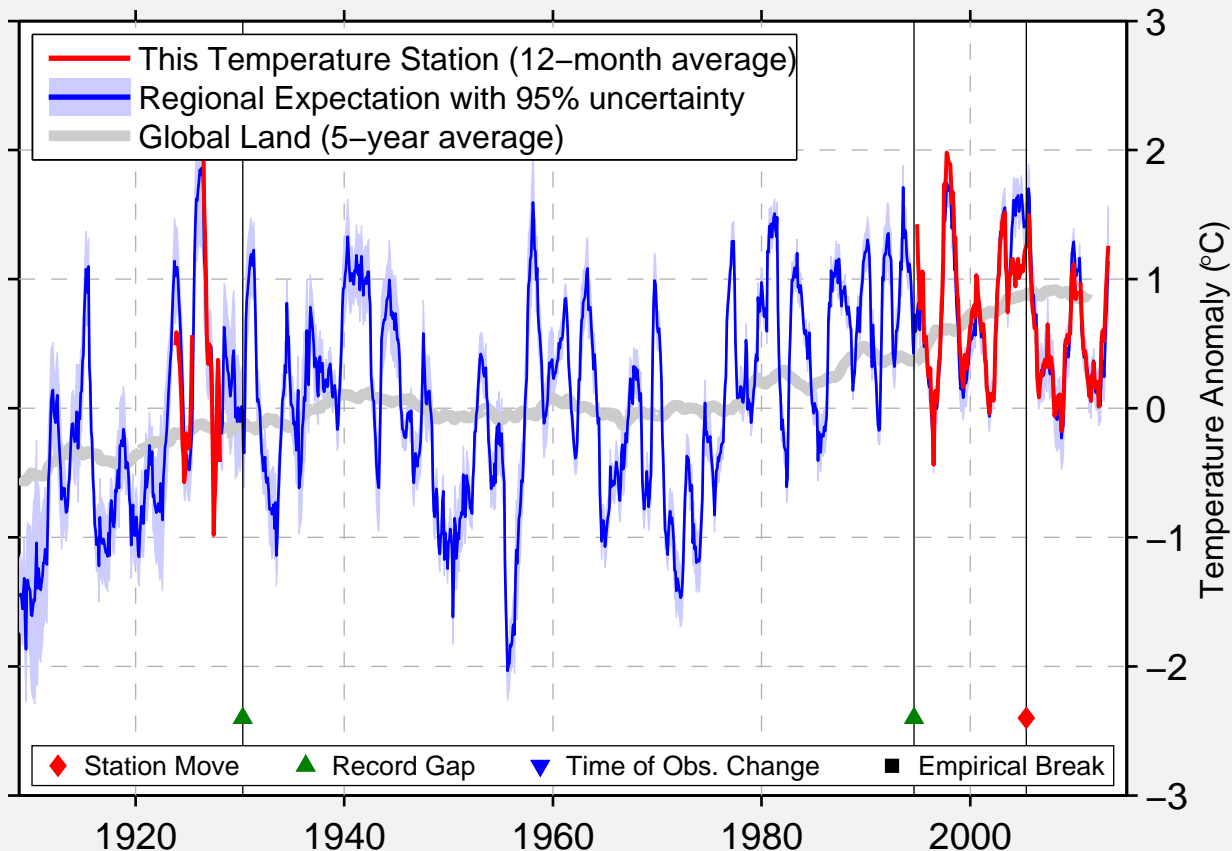

HYDABURG SEAPLANE BASE

55.203 N, 132.825 W (United States)

Data Quality Controlled and Aligned at Breakpoints

Berkeley Earth