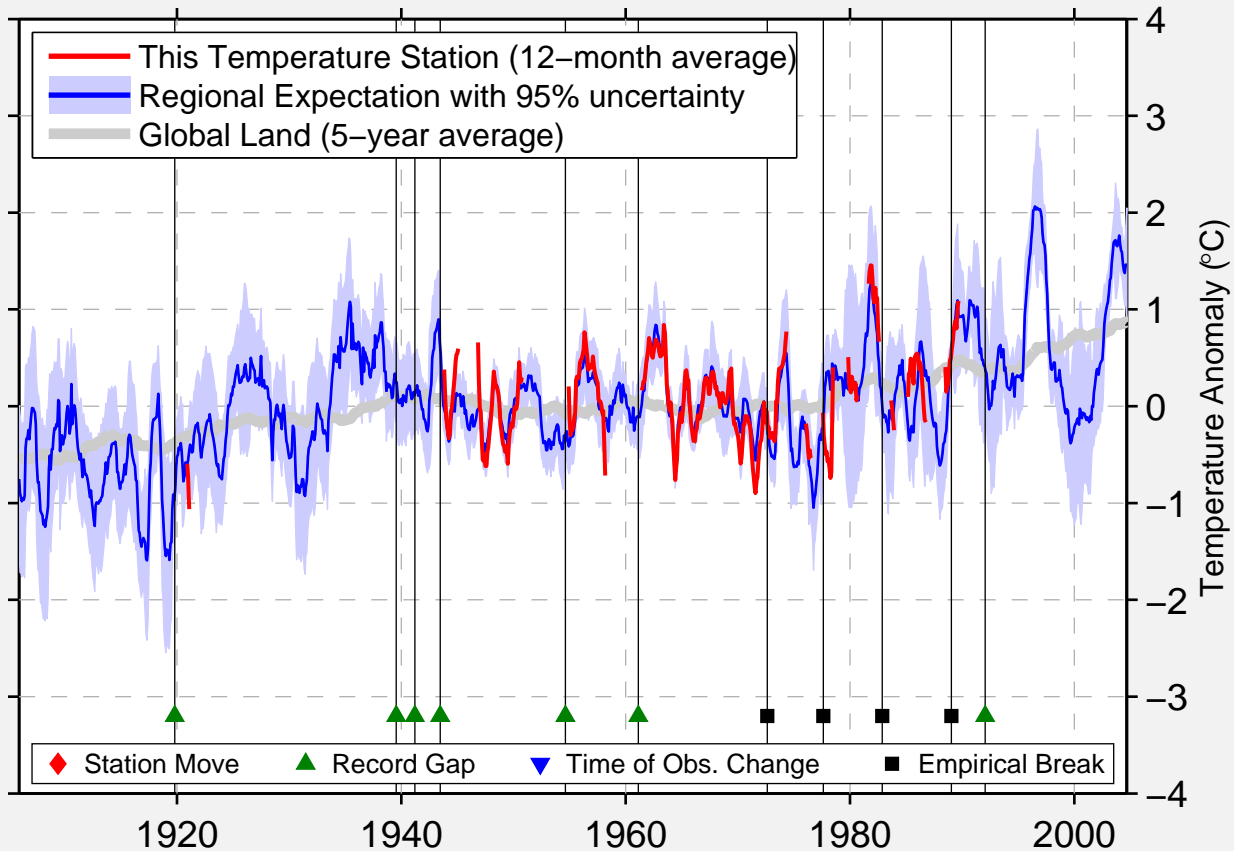

# HOLTZ BAY ATTU | ALEUTIAN ISL

52.858 N, 173.179 E (United States)

Data Quality Controlled and Aligned at Breakpoints

Berkeley Earth