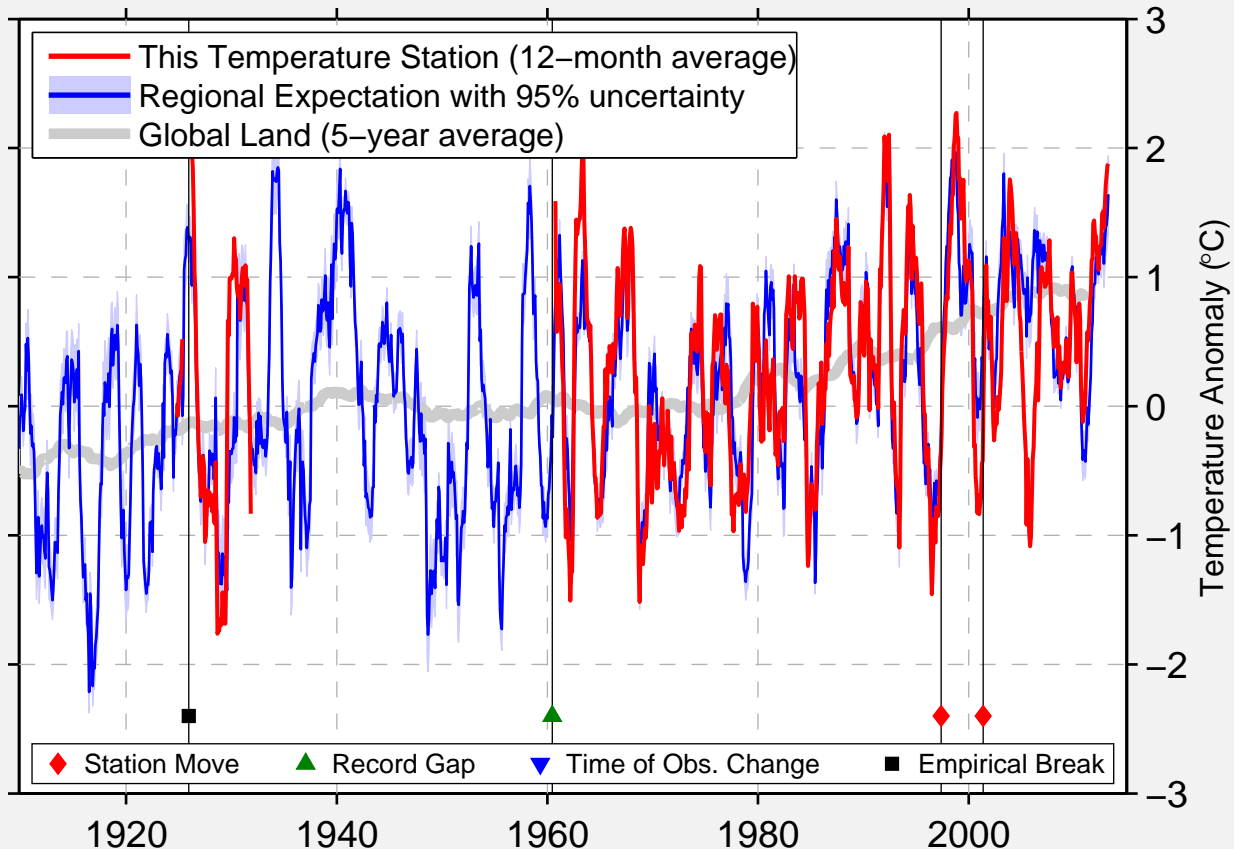

# EUREKA RANGER STN

48.892 N, 115.041 W (United States)

Data Quality Controlled and Aligned at Breakpoints

Berkeley Earth