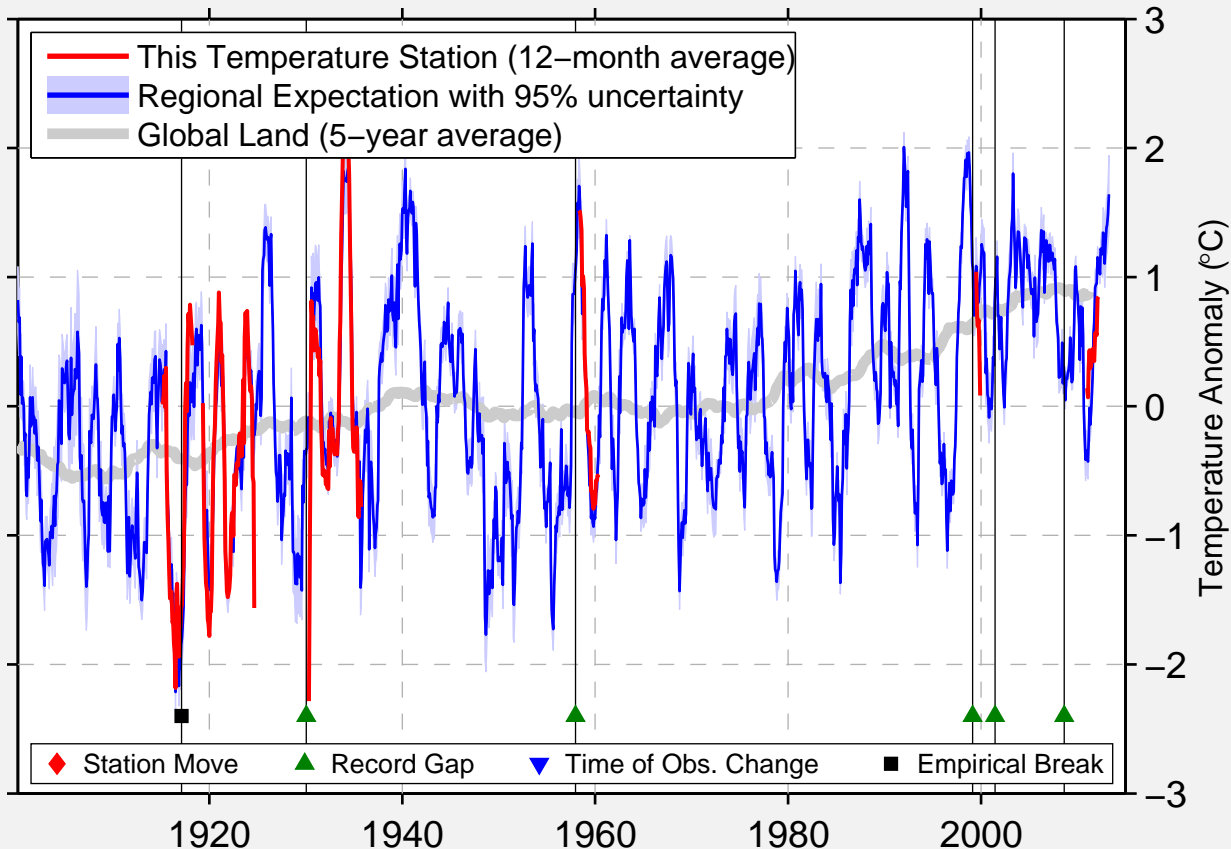

# YAAK (UPPER FORD) MONTANA

48.873 N, 115.702 W (United States)

Data Quality Controlled and Aligned at Breakpoints

Berkeley Earth