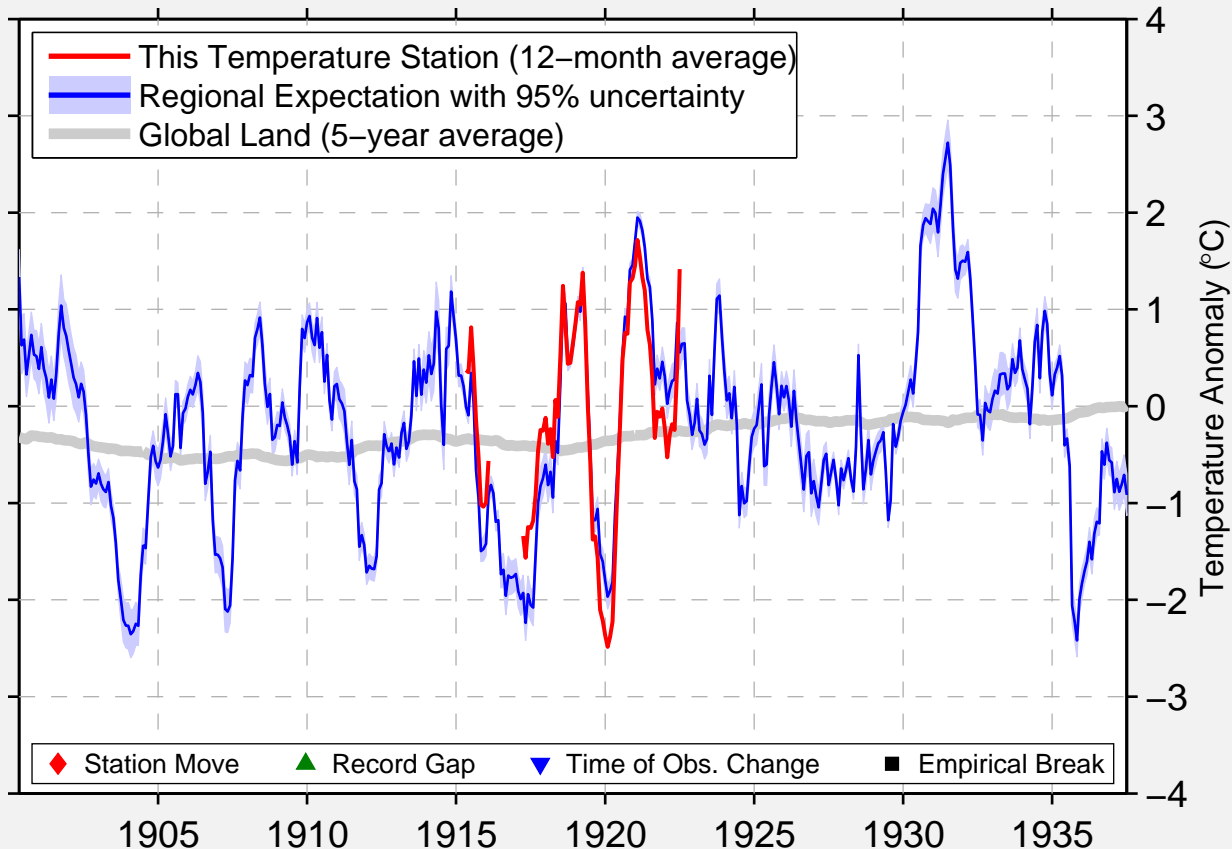

WARREN 7ESE

48.167 N, 96.688 W (United States)

Data Quality Controlled and Aligned at Breakpoints

Berkeley Earth