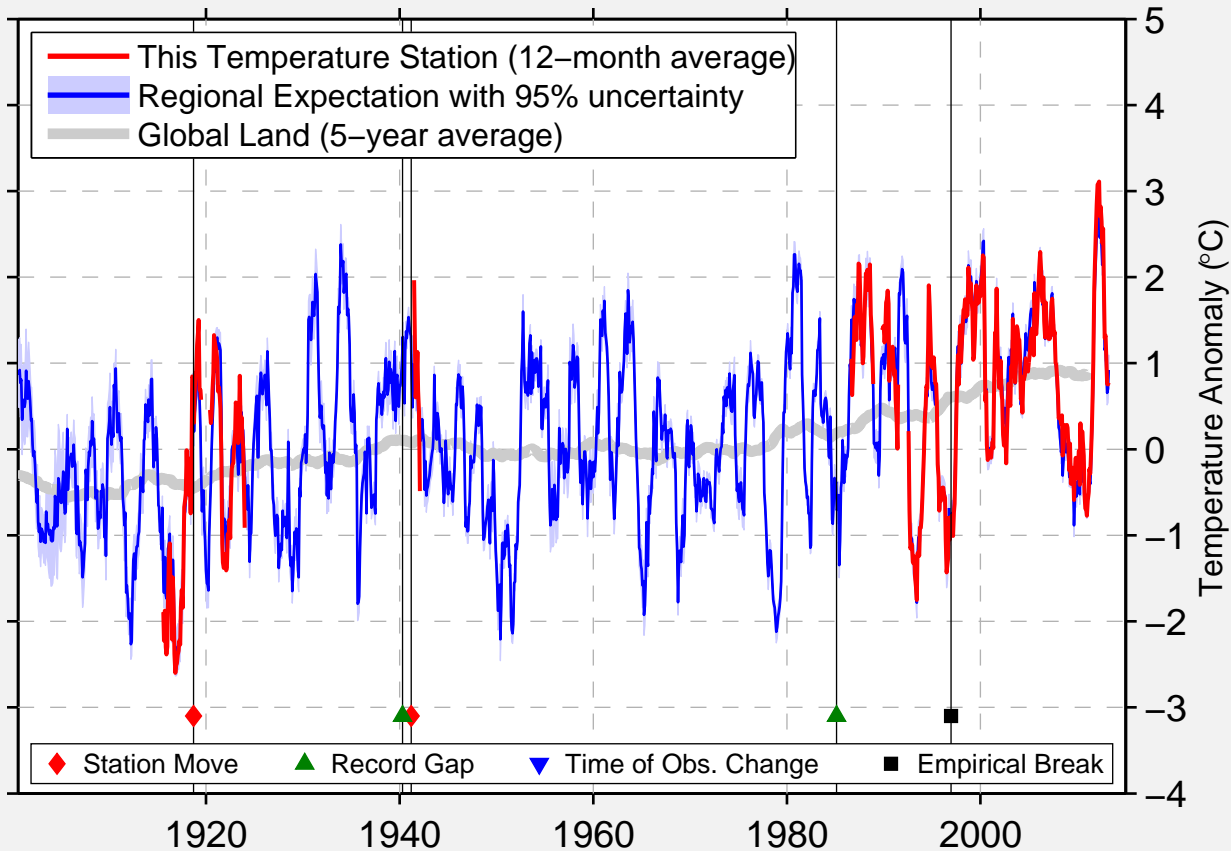

KNOWLTON MONTANA

46.302 N, 105.007 W (United States)

Data Quality Controlled and Aligned at Breakpoints

Berkeley Earth