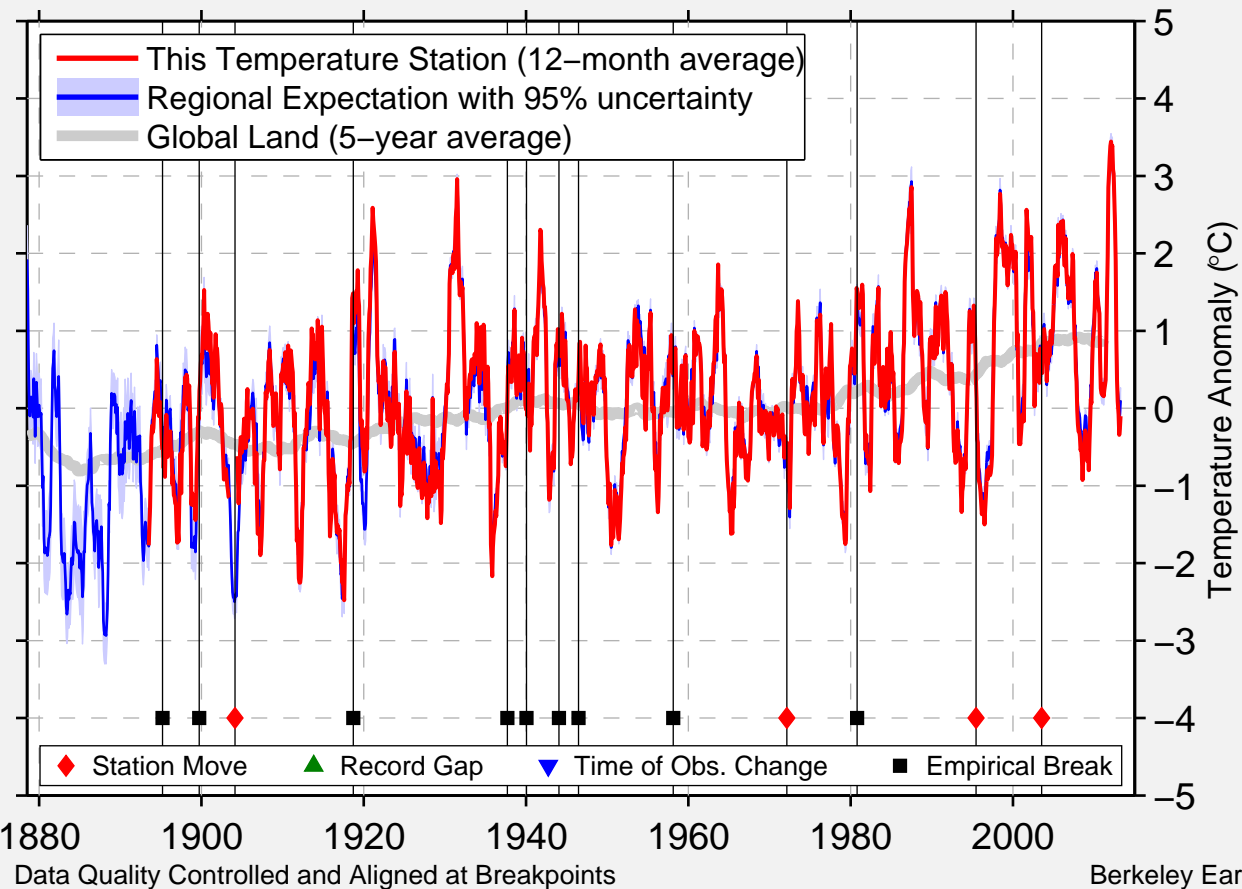

ST CLOUD/WHITNEY MEMORIA

45.567 N, 94.122 W (United States)

Data Quality Controlled and Aligned at Breakpoints

Berkeley Earth