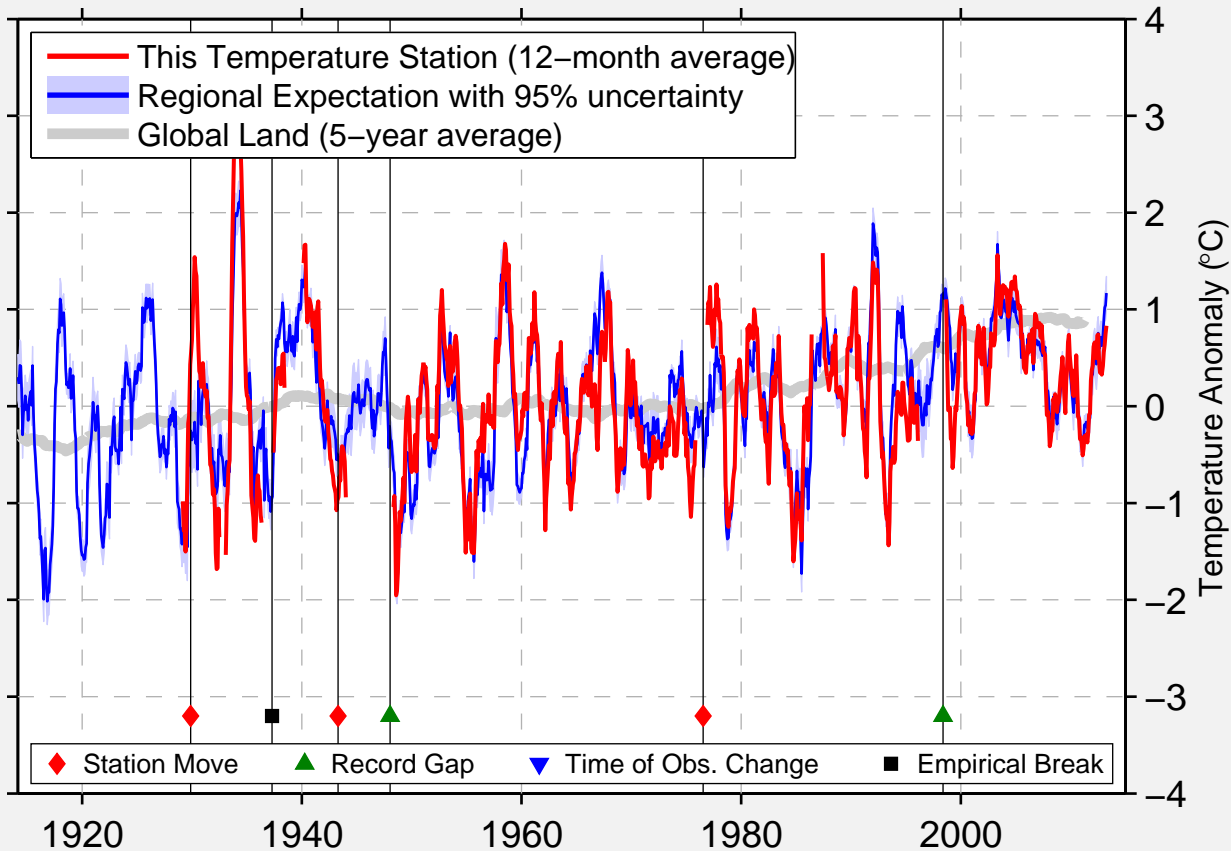

MEACHUM EMERGENCY AP

45.504 N, 118.413 W (United States)

Data Quality Controlled and Aligned at Breakpoints

Berkeley Earth