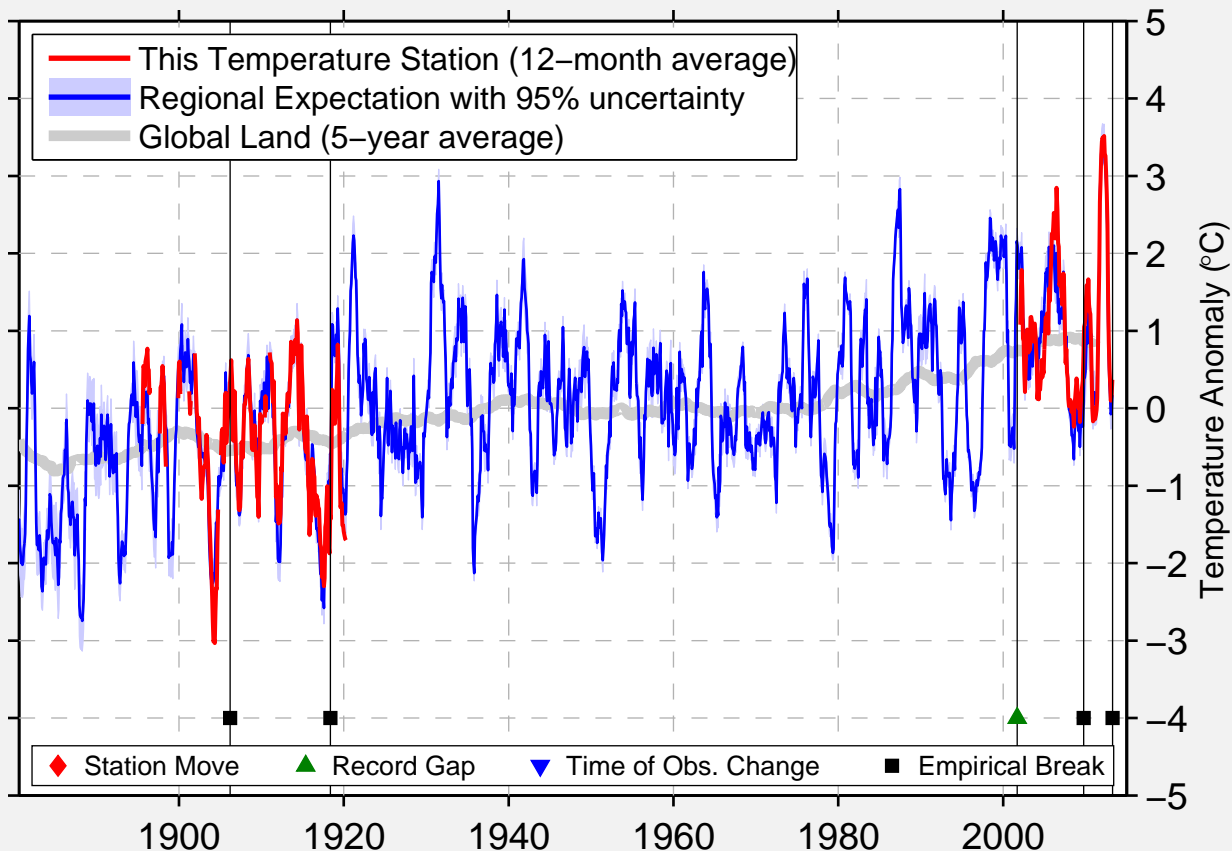

GLENCOE MUNI AP

44.753 N, 94.107 W (United States)

Data Quality Controlled and Aligned at Breakpoints

Berkeley Earth