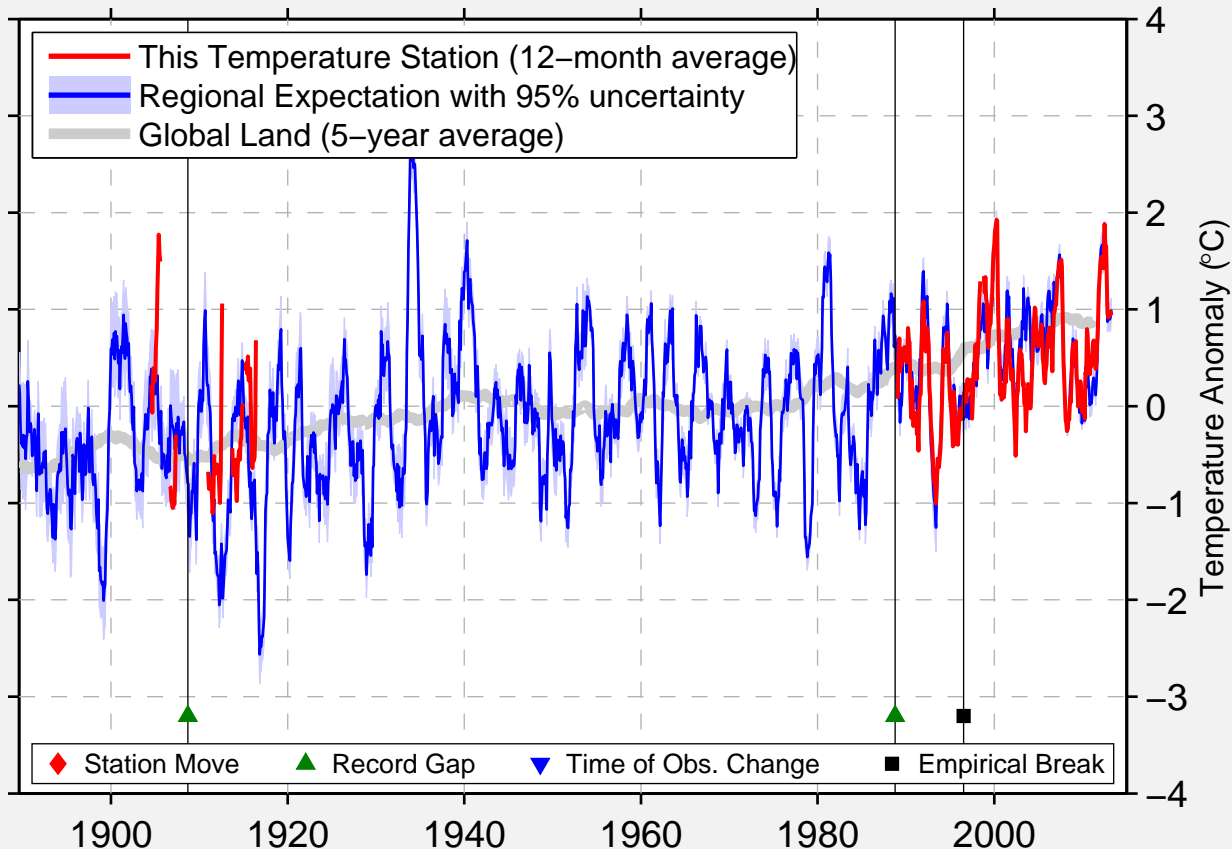

GRAND CANYON

44.725 N, 110.517 W (United States)

Data Quality Controlled and Aligned at Breakpoints

Berkeley Earth