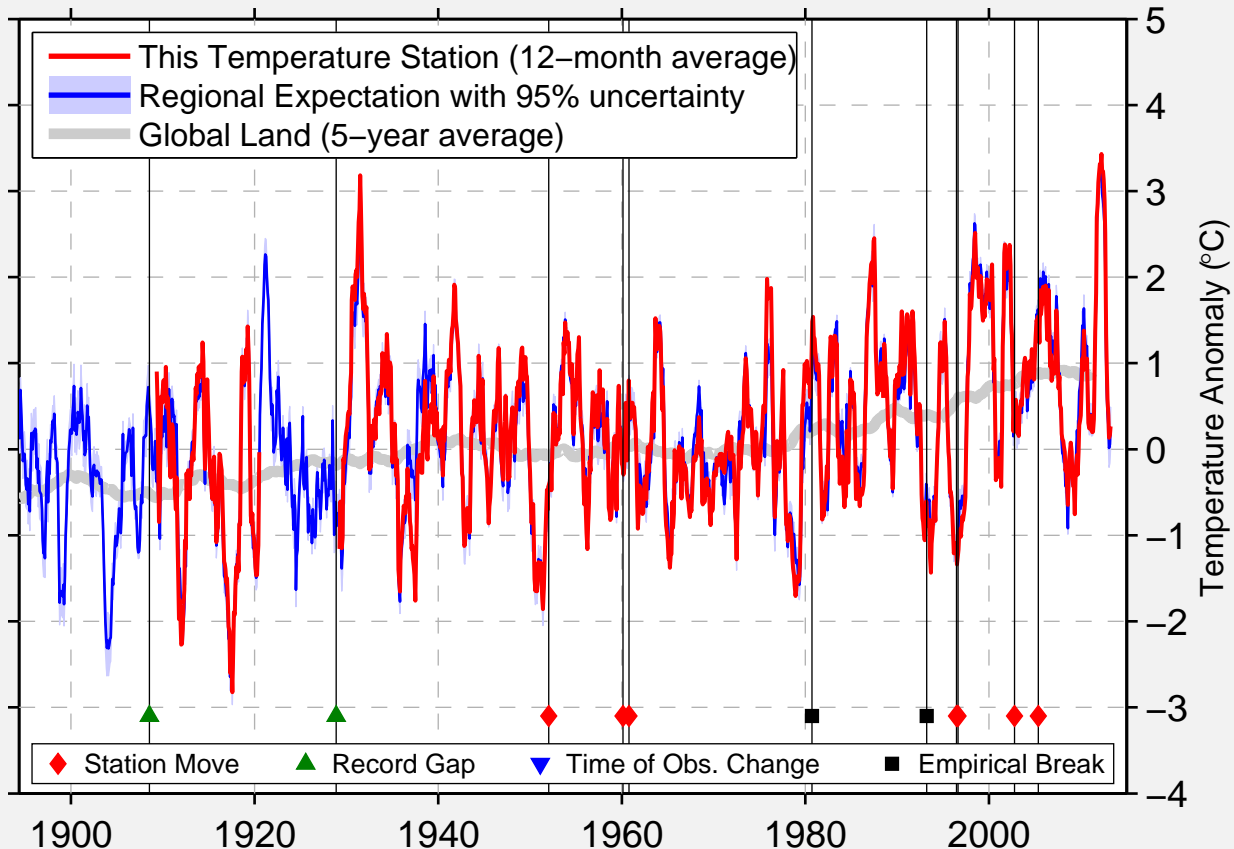

# ROCHESTER INTERNATIONAL ARPT

43.985 N, 92.473 W (United States)

Data Quality Controlled and Aligned at Breakpoints

Berkeley Earth