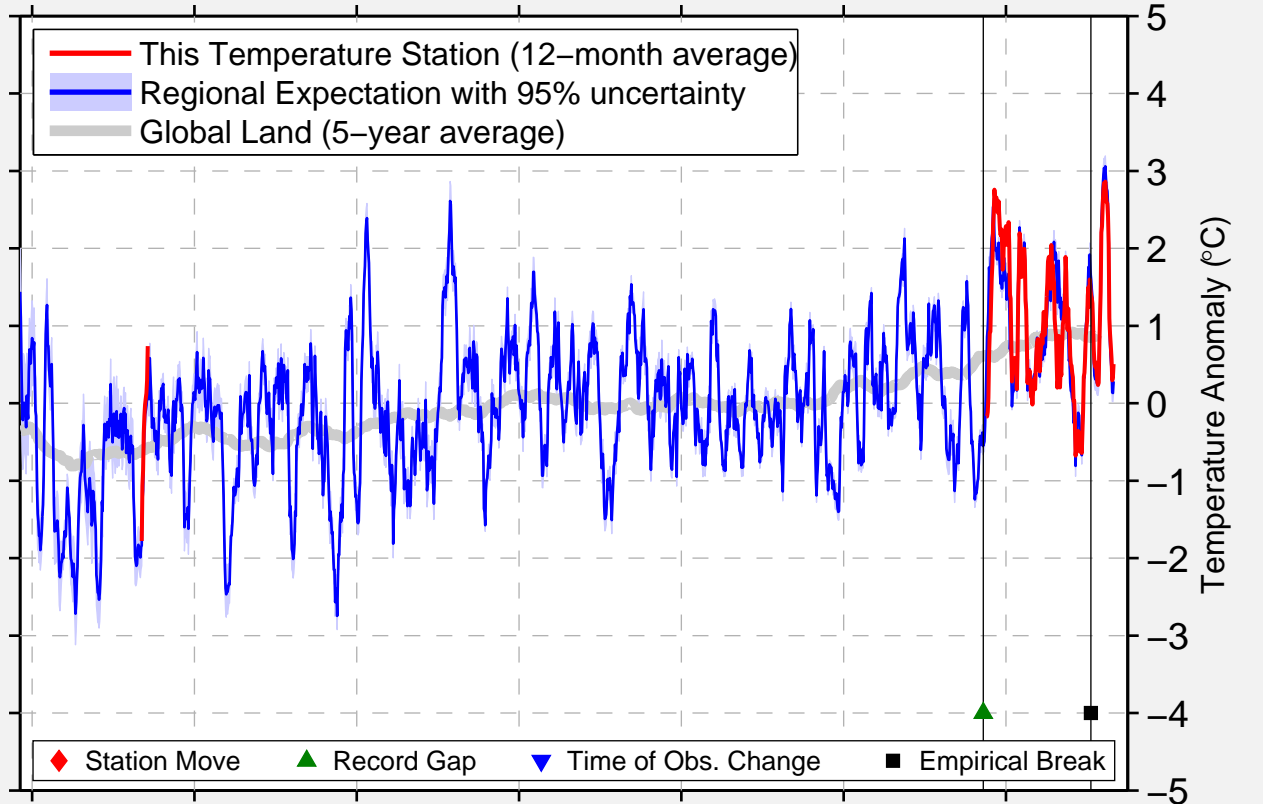

JUNEAU DODGE CO AP

43.408 N, 88.708 W (United States)

-  This Temperature Station (12-month average)
-  Regional Expectation with 95% uncertainty
-  Global Land (5-year average)

-  Station Move
-  Record Gap
-  Time of Obs. Change
-  Empirical Break

1880 1900 1920 1940 1960 1980 2000
Data Quality Controlled and Aligned at Breakpoints

Berkeley Earth