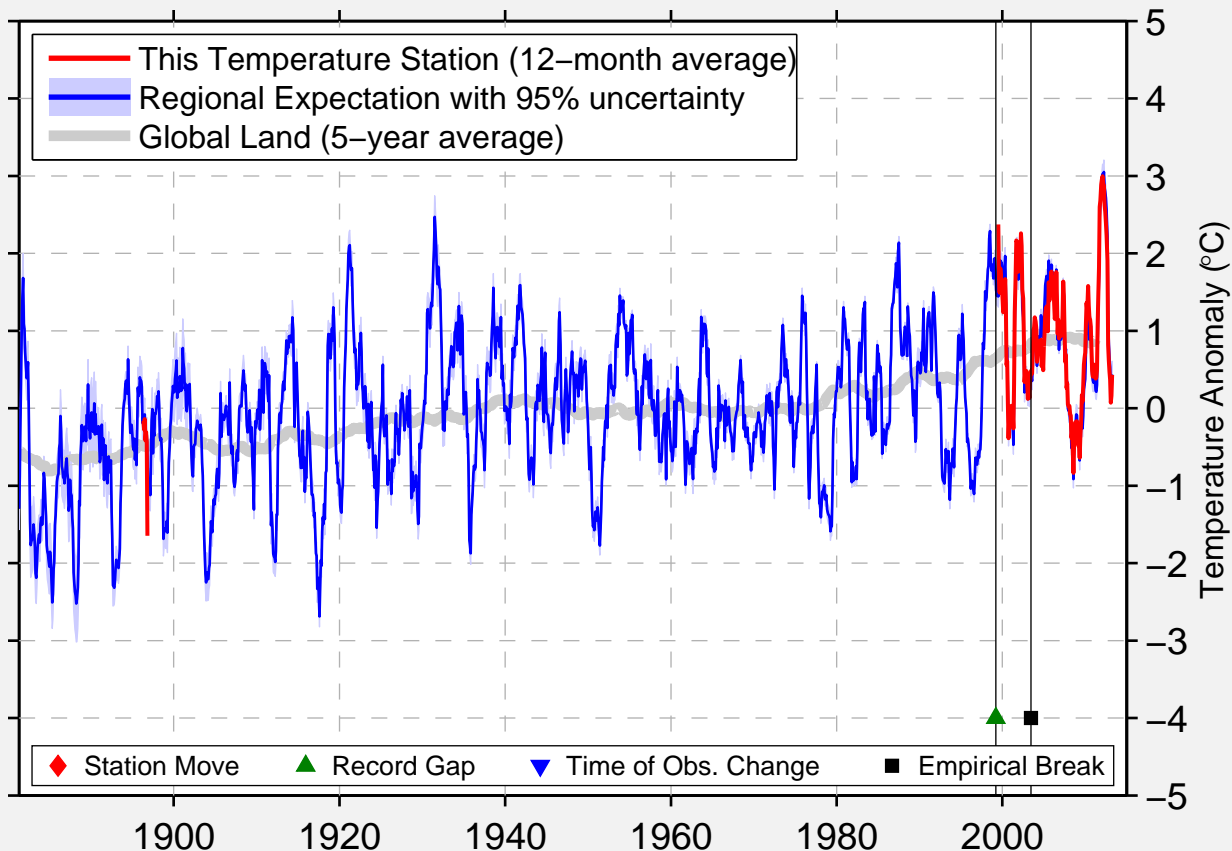

BOSCOBEL AIRPORT

43.134 N, 90.705 W (United States)

Data Quality Controlled and Aligned at Breakpoints

Berkeley Earth