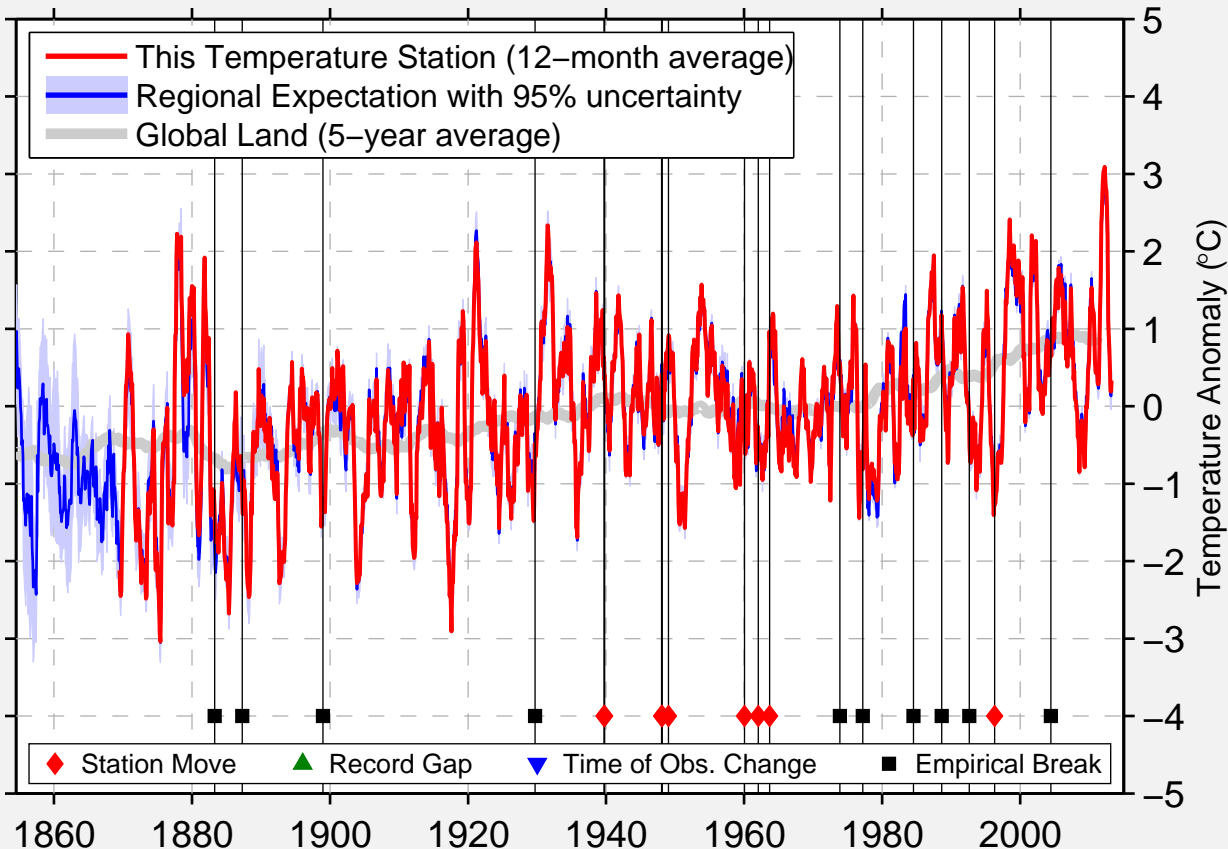

MADISON/DANE COUNTY REGIONAL WI.

43.112 N, 89.367 W (United States)

Data Quality Controlled and Aligned at Breakpoints

Berkeley Earth