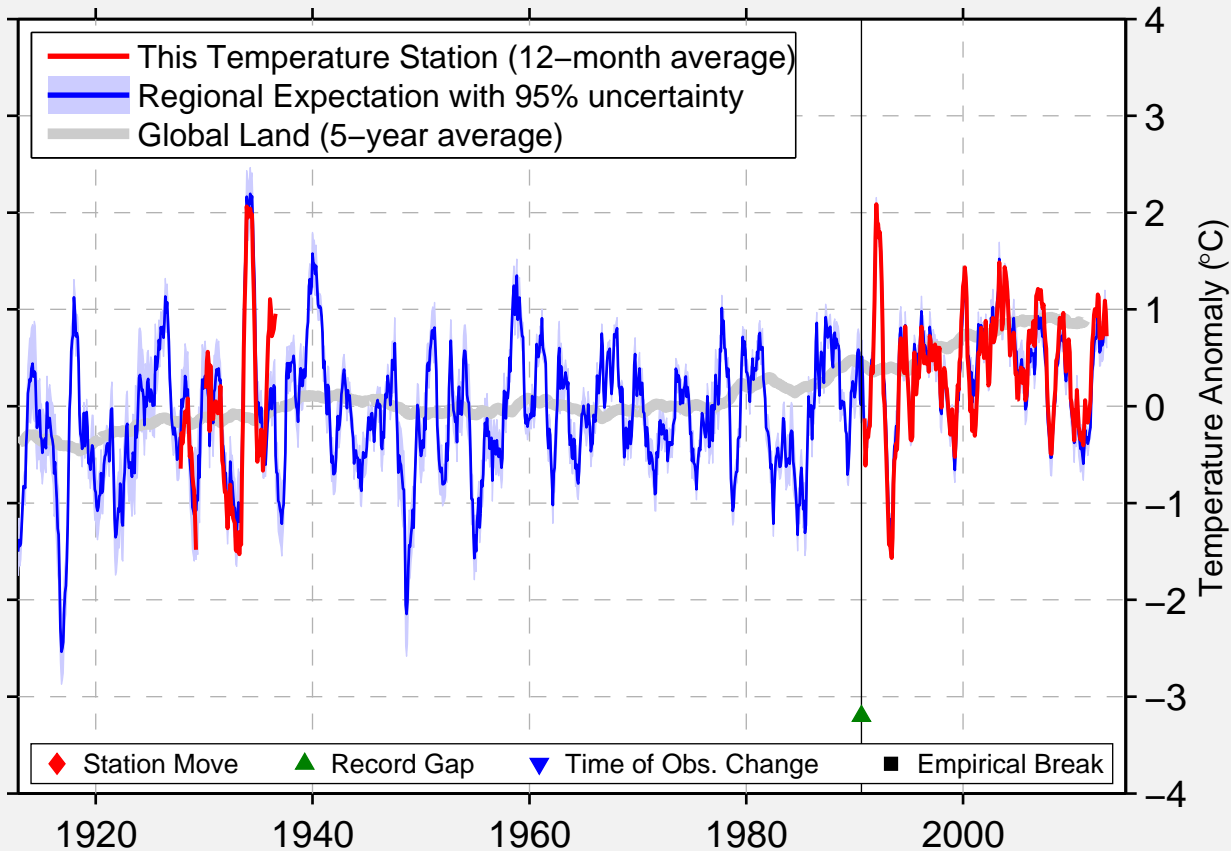

# P-HILL (FRENCHGLEN) OREGON

42.838 N, 118.910 W (United States)

◆ Station Move    ▲ Record Gap    ▼ Time of Obs. Change    ■ Empirical Break