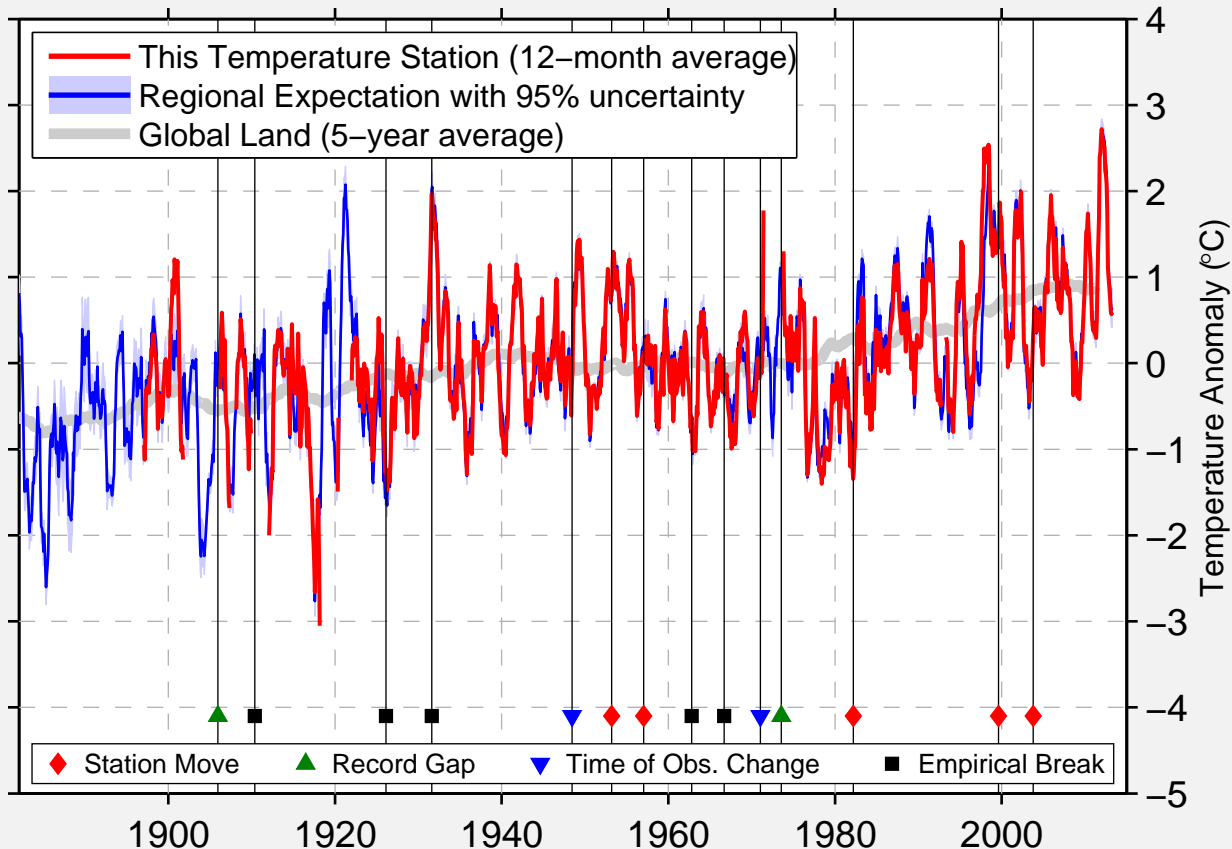

MOUNT CLEMENS SELFRIDGE FLD

42.617 N, 82.830 W (United States)

Data Quality Controlled and Aligned at Breakpoints

Berkeley Earth