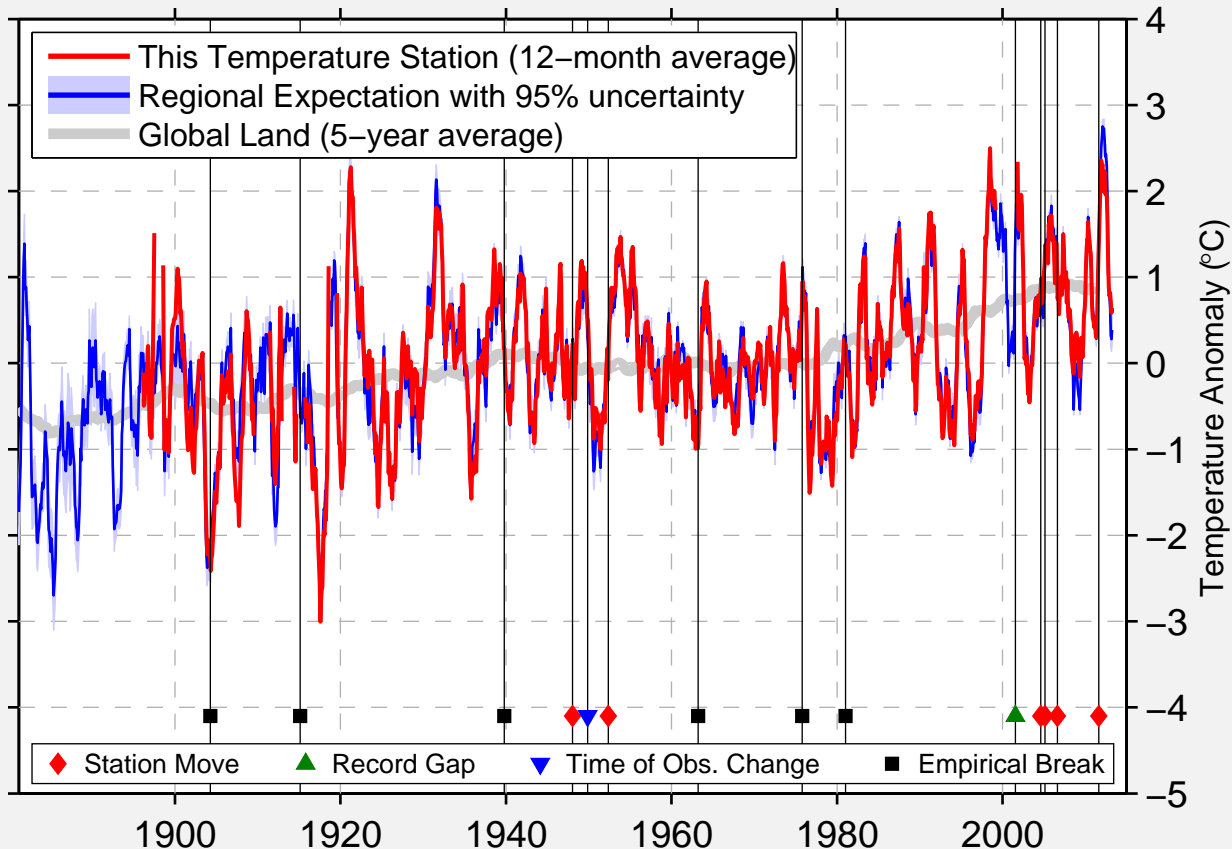

SOUTH HAVEN RGNL AP

42.384 N, 86.234 W (United States)

Data Quality Controlled and Aligned at Breakpoints

Berkeley Earth